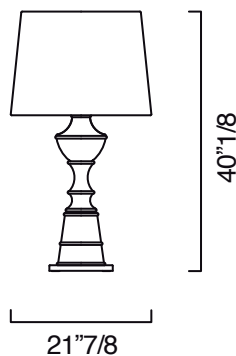

### *Description*

From an Angelo Barovier model of 1966, a table lamp and hanging lamp with generous dimensions (39"3/8 high for the table lamp).

The pyramid-shape recalls a resting samurai.

Available colors: Caramel, Red, Grey, Bluastro or Antalia Green.

### *Dimensions*

Ø 21"7/8 x 40"1/8H

Cod. 7052