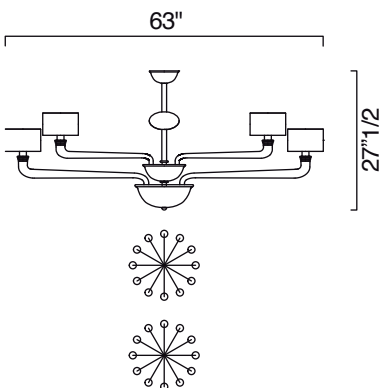

Babylon

Dimensions

5599/02: 19"5/8W x 10"5/8D x 10"5/8H (Bulbs: 2 x 60W)

5599/08: Ø 34"1/4 x 22"3/8H (Bulbs: 8 x 60W)

5599/16: Ø 49"1/4 x 27"1/2H (Bulbs: 16 x 60W)

5599/24: Ø 63" x 27"1/2H (Bulbs: 24 x 60W)

5599/30: Ø 63" x 31"1/2H (Bulbs: 30 x 60W)

5599/02

5599/08

5599/16

5599/24

5599/30

Finishes and materials

Structure in Murano: Crystal, Grey, Violet, Bluastro or Aquamarine finishes.

Lampshade in Fabric: Black or White.

(For more specifications, please refer to "Finishes & Materials")