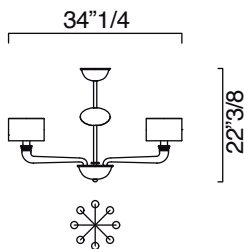

Babylon

Dimensions

5599/02: 19"5/8W x 10"5/8D x 10"5/8H (Bulbs: 2 x 60W)

5599/08: Ø 34"1/4 x 22"3/8H (Bulbs: 8 x 60W)

5599/16: Ø 49"1/4 x 27"1/2H (Bulbs: 16 x 60W)

5599/24: Ø 63" x 27"1/2H (Bulbs: 24 x 60W)

5599/30: Ø 63" x 31"1/2H (Bulbs: 30 x 60W)

5599/02

5599/08

5599/16

5599/24

5599/30

Finishes and materials

Structure in Murano: Crystal, Grey, Violet, Bluastro or Aquamarine finishes.

Lampshade in Fabric: Black or White.

(For more specifications, please refer to "Finishes & Materials")