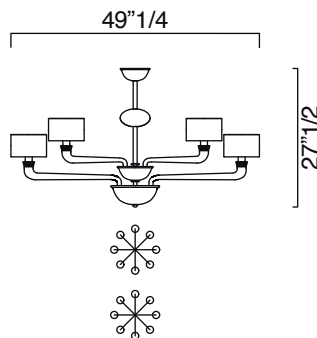

Babylon

Dimensions

5599/02: 19"5/8W x 10"5/8D x 10"5/8H (Bulbs: 2 x 60W)

5599/08: Ø 34"1/4 x 22"3/8H (Bulbs: 8 x 60W)

5599/16: Ø 49"1/4 x 27"1/2H (Bulbs: 16 x 60W)

5599/24: Ø 63" x 27"1/2H (Bulbs: 24 x 60W)

5599/30: Ø 63" x 31"1/2H (Bulbs: 30 x 60W)

5599/02

5599/08

5599/16

5599/24

5599/30

Finishes and materials

Structure in Murano: Crystal, Grey, Violet, Bluastro or Aquamarine finishes.

Lampshade in Fabric: Black or White.

(For more specifications, please refer to "Finishes & Materials")