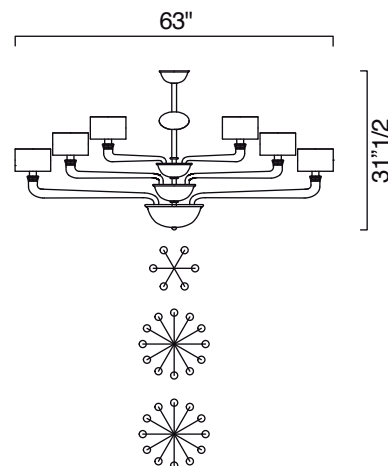

5599/30

Finishes and materials

Structure in Murano: Crystal, Grey, Violet, Bluastro or Aquamarine finishes.

Lampshade in Fabric: Black or White.

(For more specifications, please refer to "Finishes & Materials")