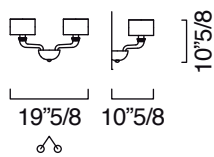

Babylon

Dimensions

5599/02: 19"5/8W x 10"5/8D x 10"5/8H (Bulbs: 2 x 60W)

5599/08: Ø 34"1/4 x 22"3/8H (Bulbs: 8 x 60W)

5599/16: Ø 49"1/4 x 27"1/2H (Bulbs: 16 x 60W)

5599/24: Ø 63" x 27"1/2H (Bulbs: 24 x 60W)

5599/30: Ø 63" x 31"1/2H (Bulbs: 30 x 60W)

5599/02