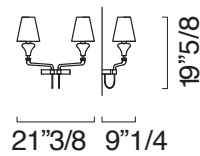

The height is adjustable.

Available colors: Liquid Citron, Grey, Crystal or Aquamarine.

Lampshades: White or Black color.

Domo Nevada

Dimentions

7031/01: 6"1/4W x 13"3/8D x 19"5/8H (Bulbs: 1 x 60W)

7032/02: 21"3/8W x 9"1/4D x 19"5/8H (Bulbs: 2 x 60W)

7031: 31"W x 34"7/8D x 47"1/4H (Bulbs: 8 x 60W)

7032: 47"5/8W x 34"7/8D x 47"1/4H (Bulbs: 12 x 60W)

7033: 64"1/8W x 36"3/8D x 47"1/4H (Bulbs: 16 x 60W)

7031/01

7031/02

7031

7032

7033