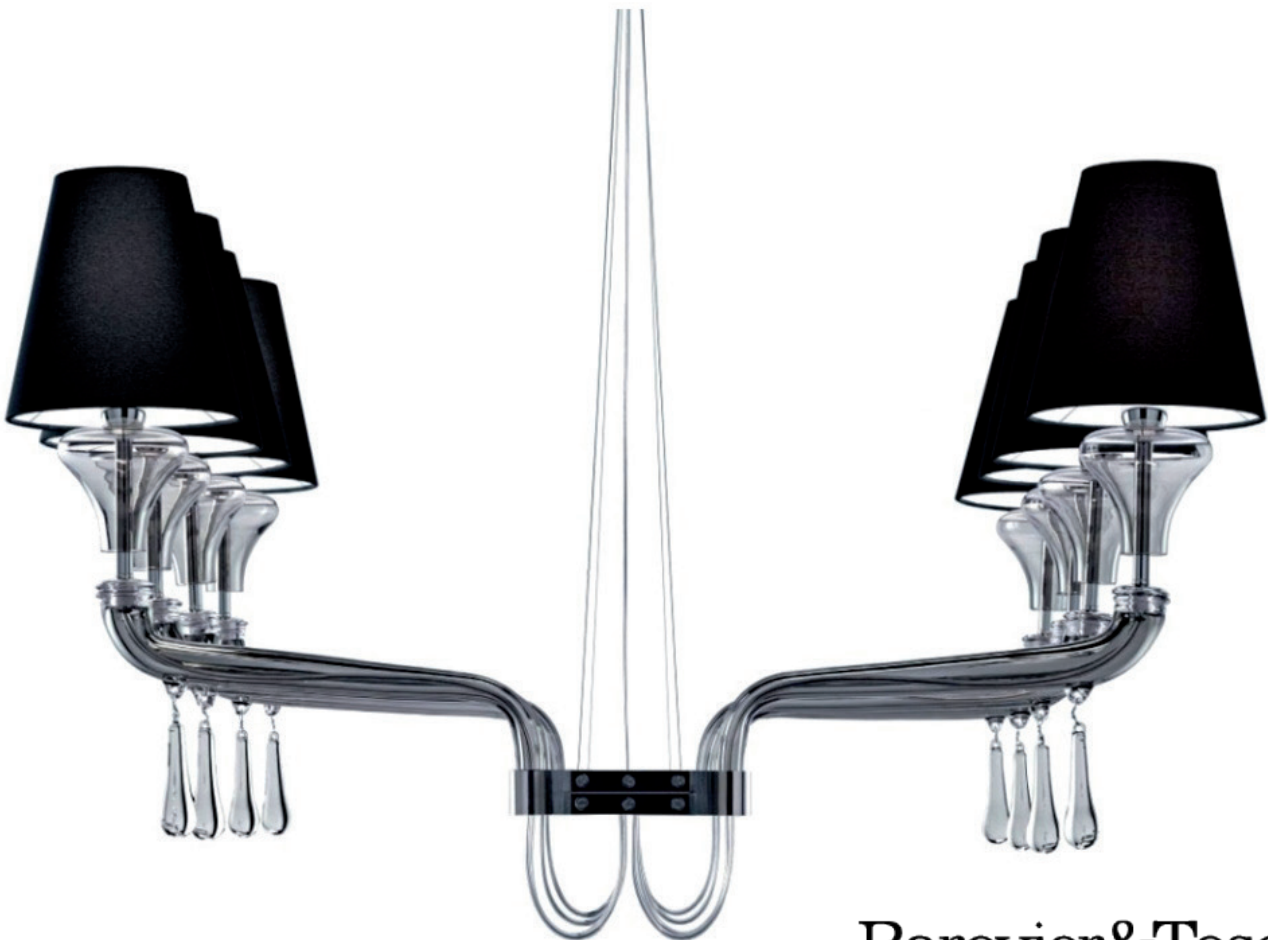

Domo Nevada

Barovier&Toso®

Description

An elegant decomposition of the classic chandelier, reminiscent of the Nevada chandelier. Available in two sizes, with 8, 12 or 16 lights and with white or black lampshades, it has chromed metal parts and transparent electrical components.

The height is adjustable.

Available colors: Liquid Citron, Grey, Crystal or Aquamarine.

Lampshades: White or Black color.

Domo Nevada

Dimentions

7031/01: 6"1/4W x 13"3/8D x 19"5/8H (Bulbs: 1 x 60W)

7032/02: 21"3/8W x 9"1/4D x 19"5/8H (Bulbs: 2 x 60W)

7031: 31"W x 34"7/8D x 47"1/4H (Bulbs: 8 x 60W)

7032: 47"5/8W x 34"7/8D x 47"1/4H (Bulbs: 12 x 60W)

7033: 64"1/8W x 36"3/8D x 47"1/4H (Bulbs: 16 x 60W)

7031/01

7031/02

7031

7032

7033

Finishes and materials

Structure in Murano: Crystal, Grey, Liquid Citron or Aquamarine finish.
Lampshade in: White or Black color.

(For more specifications, please refer to "Finishes & Materials")