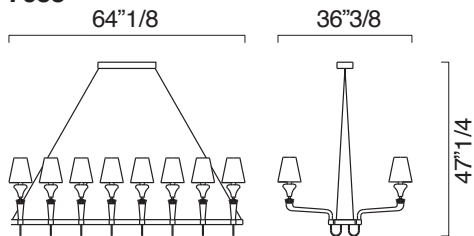

The height is adjustable.

Available colors: Liquid Citron, Grey, Crystal or Aquamarine.

Lampshades: White or Black color.

Domo Nevada

Dimentions

7031/01: 6"1/4W x 13"3/8D x 19"5/8H (Bulbs: 1 x 60W)

7032/02: 21"3/8W x 9"1/4D x 19"5/8H (Bulbs: 2 x 60W)

7031: 31"W x 34"7/8D x 47"1/4H (Bulbs: 8 x 60W)

7032: 47"5/8W x 34"7/8D x 47"1/4H (Bulbs: 12 x 60W)

7033: 64"1/8W x 36"3/8D x 47"1/4H (Bulbs: 16 x 60W)

7031/01

7031/02

7031

7032

7033