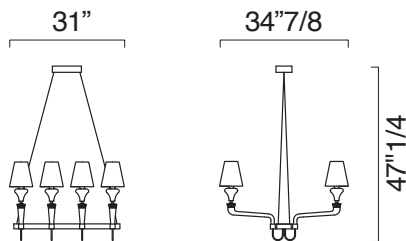

The height is adjustable.

Available colors: Liquid Citron, Grey, Crystal or Aquamarine.

Lampshades: White or Black color.

Domo Nevada

Dimentions

7031/01: 6"1/4W x 13"3/8D x 19"5/8H (Bulbs: 1 x 60W)

7032/02: 21"3/8W x 9"1/4D x 19"5/8H (Bulbs: 2 x 60W)

7031: 31"W x 34"7/8D x 47"1/4H (Bulbs: 8 x 60W)

7032: 47"5/8W x 34"7/8D x 47"1/4H (Bulbs: 12 x 60W)

7033: 64"1/8W x 36"3/8D x 47"1/4H (Bulbs: 16 x 60W)

7031/01

7031/02

7031

7032

7033