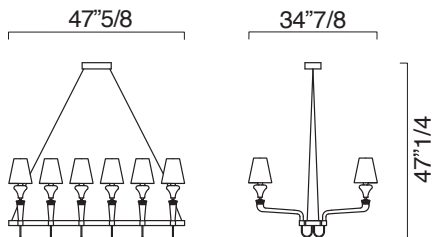

The height is adjustable.

Available colors: Liquid Citron, Grey, Crystal or Aquamarine.

Lampshades: White or Black color.

Domo Nevada

Dimentions

7031/01: 6"1/4W x 13"3/8D x 19"5/8H (Bulbs: 1 x 60W)

7032/02: 21"3/8W x 9"1/4D x 19"5/8H (Bulbs: 2 x 60W)

7031: 31"W x 34"7/8D x 47"1/4H (Bulbs: 8 x 60W)

7032: 47"5/8W x 34"7/8D x 47"1/4H (Bulbs: 12 x 60W)

7033: 64"1/8W x 36"3/8D x 47"1/4H (Bulbs: 16 x 60W)

7031/01

7031/02

7031

7032

7033