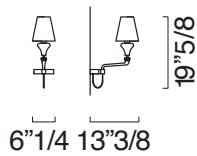

The height is adjustable.

Available colors: Liquid Citron, Grey, Crystal or Aquamarine.

Lampshades: White or Black color.

Domo Nevada

Dimentions

7031/01: 6"1/4W x 13"3/8D x 19"5/8H (Bulbs: 1 x 60W)

7032/02: 21"3/8W x 9"1/4D x 19"5/8H (Bulbs: 2 x 60W)

7031: 31"W x 34"7/8D x 47"1/4H (Bulbs: 8 x 60W)

7032: 47"5/8W x 34"7/8D x 47"1/4H (Bulbs: 12 x 60W)

7033: 64"1/8W x 36"3/8D x 47"1/4H (Bulbs: 16 x 60W)

7031/01

7031/02

7031

7032

7033