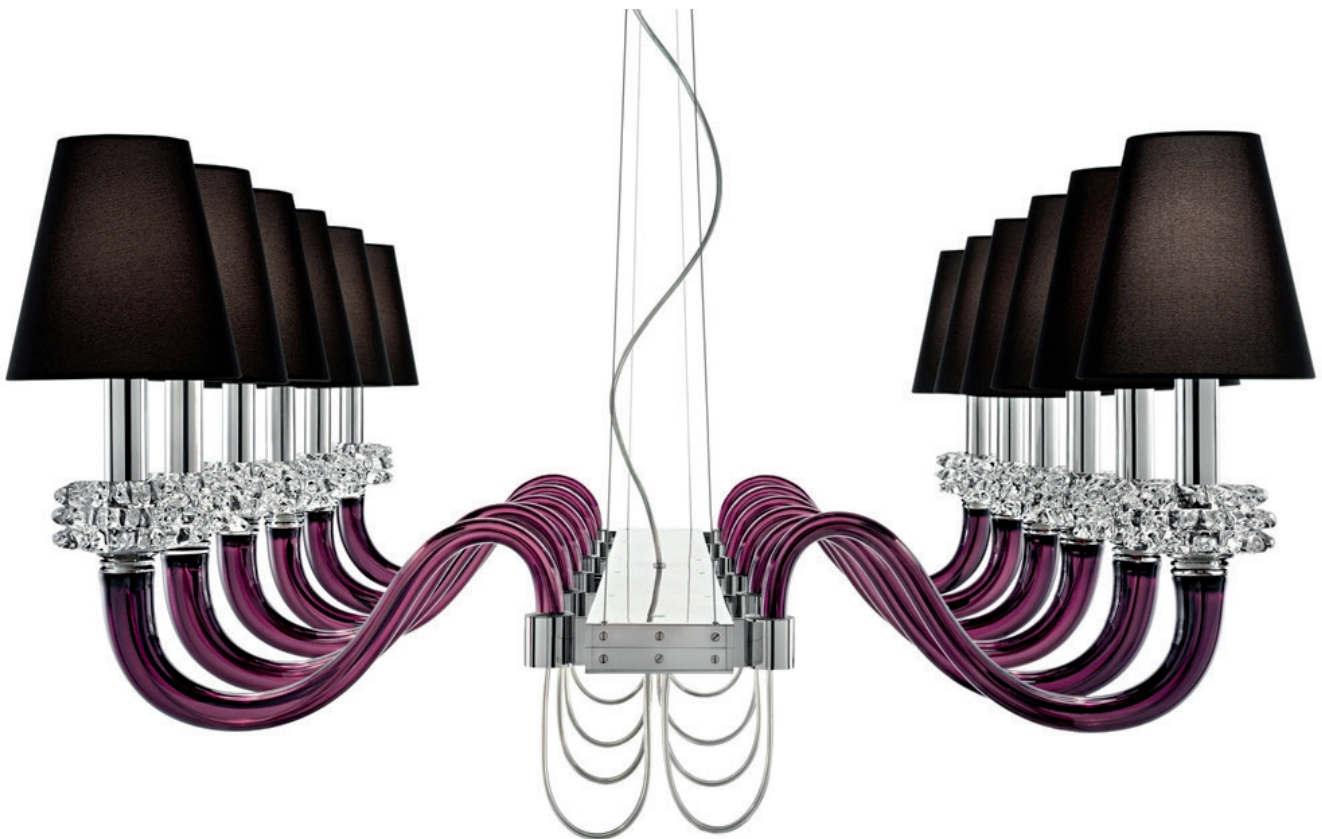

## *Description*

The absolute elegance of simplicity in shape is created by the multiplication of simple elements. This elegant articulation of the classic brings to mind two lamps: Rotterdam and Amsterdam.

The characteristic element is the rostrum with its typical, pointed elements. This also comes in a sconce version with one or two candelabra.

Available colors: Cristal, Grey, Light Pink, Liquid Citron, Violet or Caramel.

Lampshades: White, Black or Brown.

### Finishes and materials

Structure in Murano: Cristal, Grey, Light pink, Liquid Citron, Violet, Caramel finishes.  
Lampshade: White, Black or Brown color.

(For more specifications, please refer to "Finishes & Materials")