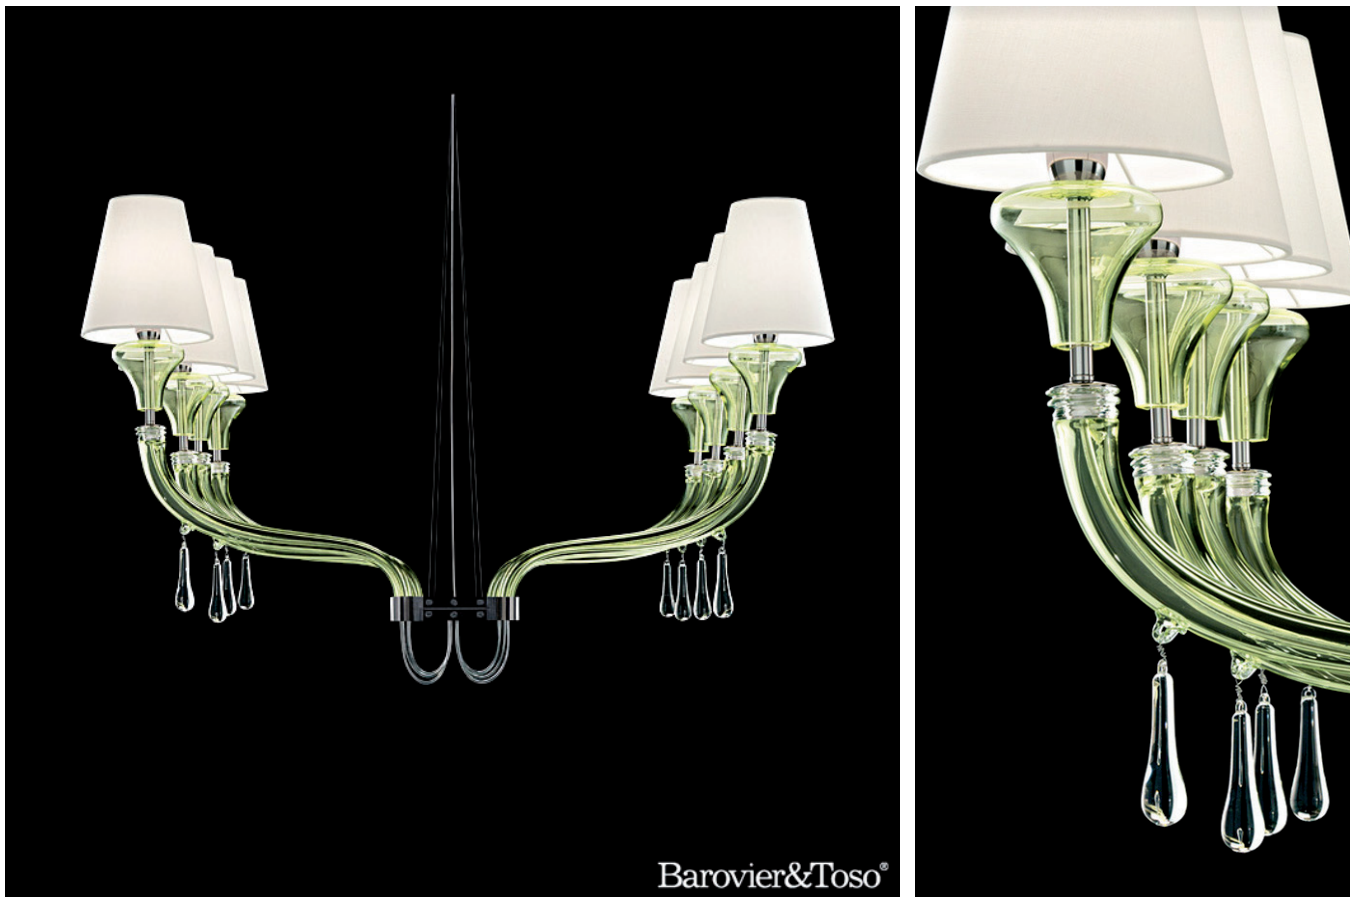

Domo Maine

Description

The lampshades, white or black to taste, make this horizontal chandelier that draws its origins from the Maine chandelier neoclassical. It is available in two sizes, with 8 or 12 lights, and has chromed metal parts and transparent wirings. The height is adjustable. Available colors: Liquid Citron, Grey, Crystal or Aquamarine. Lampshades: White or Black

Domo Maine

Dimensions

7034/01: 6"1/4W x 13"3/8D x 22"H (Bulbs: 1 x 60W)

7034/02: 21"3/8W x 9"1/4D x 22"H (Bulbs: 2 x 60W)

7034: 31"W x 34"7/8D x 47"1/4H (Bulbs: 8 x 60W)

7035: 47"5/8W x 35"3/8D x 47"1/4H (Bulbs: 12 x 60W)

7036: 64"1/8W x 37"1/8D x 47"1/4H (Bulbs: 16 x 60W)

7034/01

7034/02

7034

7035

7036

Finishes and materials

Structure in Murano: Cristal, Grey, Liquid Citron or Aquamarine finish.
Lampshade in: White or Black color.