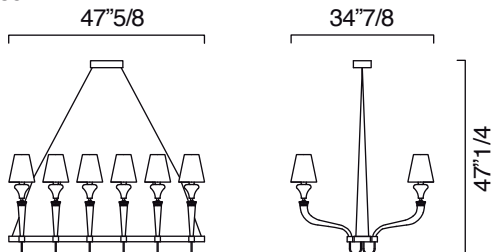

Domo Maine

Dimensions

7034/01: 6"1/4W x 13"3/8D x 22"H (Bulbs: 1 x 60W)

7034/02: 21"3/8W x 9"1/4D x 22"H (Bulbs: 2 x 60W)

7034: 31"W x 34"7/8D x 47"1/4H (Bulbs: 8 x 60W)

7035: 47"5/8W x 35"3/8D x 47"1/4H (Bulbs: 12 x 60W)

7036: 64"1/8W x 37"1/8D x 47"1/4H (Bulbs: 16 x 60W)

7034/01

7034/02

7034

7035

7036

Finishes and materials

Structure in Murano: Cristal, Grey, Liquid Citron or Aquamarine finish.
Lampshade in: White or Black color.