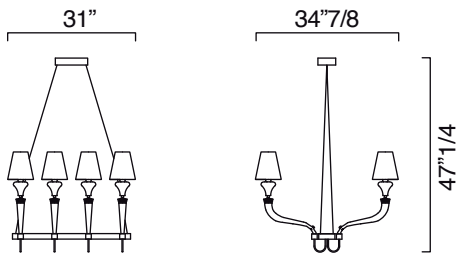

Domo Maine

Dimensions

7034/01: 6"1/4W x 13"3/8D x 22"H (Bulbs: 1 x 60W)

7034/02: 21"3/8W x 9"1/4D x 22"H (Bulbs: 2 x 60W)

7034: 31"W x 34"7/8D x 47"1/4H (Bulbs: 8 x 60W)

7035: 47"5/8W x 35"3/8D x 47"1/4H (Bulbs: 12 x 60W)

7036: 64"1/8W x 37"1/8D x 47"1/4H (Bulbs: 16 x 60W)

7034/01

7034/02

7034

7035

7036

Finishes and materials

Structure in Murano: Cristal, Grey, Liquid Citron or Aquamarine finish.
Lampshade in: White or Black color.