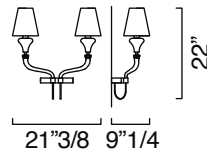

Domo Maine

Dimensions

7034/01: 6"1/4W x 13"3/8D x 22"H (Bulbs: 1 x 60W)

7034/02: 21"3/8W x 9"1/4D x 22"H (Bulbs: 2 x 60W)

7034: 31"W x 34"7/8D x 47"1/4H (Bulbs: 8 x 60W)

7035: 47"5/8W x 35"3/8D x 47"1/4H (Bulbs: 12 x 60W)

7036: 64"1/8W x 37"1/8D x 47"1/4H (Bulbs: 16 x 60W)

7034/01

7034/02

7034

7035

7036

Finishes and materials

Structure in Murano: Cristal, Grey, Liquid Citron or Aquamarine finish.
Lampshade in: White or Black color.