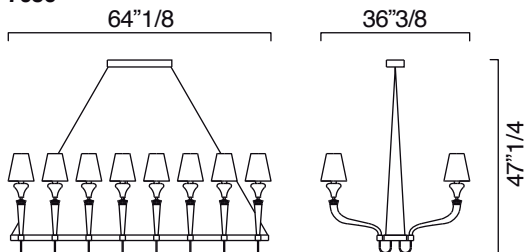

Domo Maine

Dimensions

7034/01: 6"1/4W x 13"3/8D x 22"H (Bulbs: 1 x 60W)

7034/02: 21"3/8W x 9"1/4D x 22"H (Bulbs: 2 x 60W)

7034: 31"W x 34"7/8D x 47"1/4H (Bulbs: 8 x 60W)

7035: 47"5/8W x 35"3/8D x 47"1/4H (Bulbs: 12 x 60W)

7036: 64"1/8W x 37"1/8D x 47"1/4H (Bulbs: 16 x 60W)

7034/01

7034/02

7034

7035

7036

Finishes and materials

Structure in Murano: Cristal, Grey, Liquid Citron or Aquamarine finish.
Lampshade in: White or Black color.