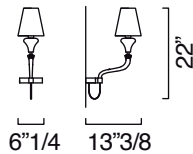

Domo Maine

Dimensions

7034/01: 6"1/4W x 13"3/8D x 22"H (Bulbs: 1 x 60W)

7034/02: 21"3/8W x 9"1/4D x 22"H (Bulbs: 2 x 60W)

7034: 31"W x 34"7/8D x 47"1/4H (Bulbs: 8 x 60W)

7035: 47"5/8W x 35"3/8D x 47"1/4H (Bulbs: 12 x 60W)

7036: 64"1/8W x 37"1/8D x 47"1/4H (Bulbs: 16 x 60W)

7034/01

7034/02

7034

7035

7036

Finishes and materials

Structure in Murano: Cristal, Grey, Liquid Citron or Aquamarine finish.
Lampshade in: White or Black color.