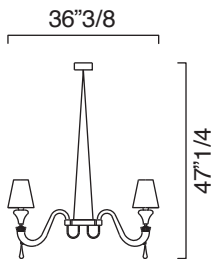

Domo Maryland

Description

The arms of the Maryland chandelier, without gravitating around the centre, are arranged horizontally, to form a perspective of white or black lampshades.

Available in two sizes, with 8, 12 or 16 lights, it has chromed metal parts and transparent electrical components. The height is adjustable.

Available colors: Liquid Citron, Grey, Crystal or Aquamarine

Lampshade: White or Black color.

Domo Maryland

Dimentions

7037/01: 6"1/4W x 13"3/8D x 19"1/2H (Bulbs: 1 x 60W)

7037/02: 21"3/8W x 9"1/4D x 19"1/2H (Bulbs: 2 x 60W)

7037: 31"W x 34"7/8D x 47"1/4H (Bulbs: 8 x 60W)

7038: 47"5/8W x 34"7/8D x 47"1/4H (Bulbs: 12 x 60W)

7039: 64"1/8W x 36"3/8D x 47"1/4H (Bulbs: 16 x 60W)

7037/01

7037/02

7037

7038

7039