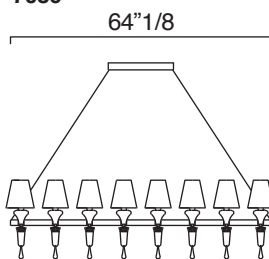

Domo Maryland

Description

The arms of the Maryland chandelier, without gravitating around the centre, are arranged horizontally, to form a perspective of white or black lampshades.

Available in two sizes, with 8, 12 or 16 lights, it has chromed metal parts and transparent electrical components. The height is adjustable.

Available colors: Liquid Citron, Grey, Crystal or Aquamarine

Lampshade: White or Black color.

Domo Maryland

Dimentions

7037/01: 6"1/4W x 13"3/8D x 19"1/2H (Bulbs: 1 x 60W)

7037/02: 21"3/8W x 9"1/4D x 19"1/2H (Bulbs: 2 x 60W)

7037: 31"W x 34"7/8D x 47"1/4H (Bulbs: 8 x 60W)

7038: 47"5/8W x 34"7/8D x 47"1/4H (Bulbs: 12 x 60W)

7039: 64"1/8W x 36"3/8D x 47"1/4H (Bulbs: 16 x 60W)

7037/01

7037/02

7037

7038

7039