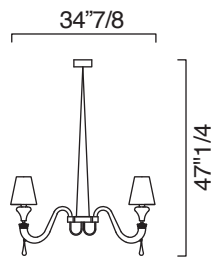

Domo Maryland

Description

The arms of the Maryland chandelier, without gravitating around the centre, are arranged horizontally, to form a perspective of white or black lampshades.

Available in two sizes, with 8, 12 or 16 lights, it has chromed metal parts and transparent electrical components. The height is adjustable.

Available colors: Liquid Citron, Grey, Crystal or Aquamarine

Lampshade: White or Black color.

Domo Maryland

Dimentions

7037/01: 6"1/4W x 13"3/8D x 19"1/2H (Bulbs: 1 x 60W)

7037/02: 21"3/8W x 9"1/4D x 19"1/2H (Bulbs: 2 x 60W)

7037: 31"W x 34"7/8D x 47"1/4H (Bulbs: 8 x 60W)

7038: 47"5/8W x 34"7/8D x 47"1/4H (Bulbs: 12 x 60W)

7039: 64"1/8W x 36"3/8D x 47"1/4H (Bulbs: 16 x 60W)

7037/01

7037/02

7037

7038

7039