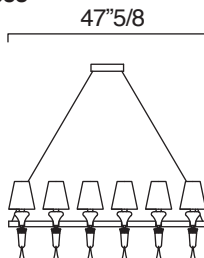

Domo Maryland

Description

The arms of the Maryland chandelier, without gravitating around the centre, are arranged horizontally, to form a perspective of white or black lampshades.

Available in two sizes, with 8, 12 or 16 lights, it has chromed metal parts and transparent electrical components. The height is adjustable.

Available colors: Liquid Citron, Grey, Crystal or Aquamarine

Lampshade: White or Black color.

Domo Maryland

Dimentions

7037/01: 6"1/4W x 13"3/8D x 19"1/2H (Bulbs: 1 x 60W)

7037/02: 21"3/8W x 9"1/4D x 19"1/2H (Bulbs: 2 x 60W)

7037: 31"W x 34"7/8D x 47"1/4H (Bulbs: 8 x 60W)

7038: 47"5/8W x 34"7/8D x 47"1/4H (Bulbs: 12 x 60W)

7039: 64"1/8W x 36"3/8D x 47"1/4H (Bulbs: 16 x 60W)

7037/01

7037/02

7037

7038

7039