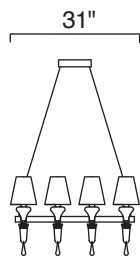

Domo Maryland

Description

The arms of the Maryland chandelier, without gravitating around the centre, are arranged horizontally, to form a perspective of white or black lampshades.

Available in two sizes, with 8, 12 or 16 lights, it has chromed metal parts and transparent electrical components. The height is adjustable.

Available colors: Liquid Citron, Grey, Crystal or Aquamarine

Lampshade: White or Black color.

Domo Maryland

Dimentions

7037/01: 6"1/4W x 13"3/8D x 19"1/2H (Bulbs: 1 x 60W)

7037/02: 21"3/8W x 9"1/4D x 19"1/2H (Bulbs: 2 x 60W)

7037: 31"W x 34"7/8D x 47"1/4H (Bulbs: 8 x 60W)

7038: 47"5/8W x 34"7/8D x 47"1/4H (Bulbs: 12 x 60W)

7039: 64"1/8W x 36"3/8D x 47"1/4H (Bulbs: 16 x 60W)

7037/01

7037/02

7037

7038

7039