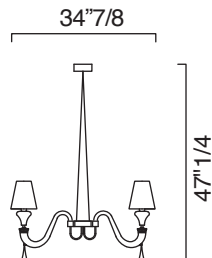

Domo Maryland

Description

The arms of the Maryland chandelier, without gravitating around the centre, are arranged horizontally, to form a perspective of white or black lampshades.

Available in two sizes, with 8, 12 or 16 lights, it has chromed metal parts and transparent electrical components. The height is adjustable.

Available colors: Liquid Citron, Grey, Crystal or Aquamarine

Lampshade: White or Black color.

Domo Maryland

Dimentions

7037/01: 6"1/4W x 13"3/8D x 19"1/2H (Bulbs: 1 x 60W)

7037/02: 21"3/8W x 9"1/4D x 19"1/2H (Bulbs: 2 x 60W)

7037: 31"W x 34"7/8D x 47"1/4H (Bulbs: 8 x 60W)

7038: 47"5/8W x 34"7/8D x 47"1/4H (Bulbs: 12 x 60W)

7039: 64"1/8W x 36"3/8D x 47"1/4H (Bulbs: 16 x 60W)

7037/01

7037/02

7037

7038

7039