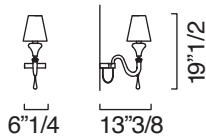

Domo Maryland

Description

The arms of the Maryland chandelier, without gravitating around the centre, are arranged horizontally, to form a perspective of white or black lampshades.

Available in two sizes, with 8, 12 or 16 lights, it has chromed metal parts and transparent electrical components. The height is adjustable.

Available colors: Liquid Citron, Grey, Crystal or Aquamarine

Lampshade: White or Black color.

Domo Maryland

Dimentions

7037/01: 6"1/4W x 13"3/8D x 19"1/2H (Bulbs: 1 x 60W)

7037/02: 21"3/8W x 9"1/4D x 19"1/2H (Bulbs: 2 x 60W)

7037: 31"W x 34"7/8D x 47"1/4H (Bulbs: 8 x 60W)

7038: 47"5/8W x 34"7/8D x 47"1/4H (Bulbs: 12 x 60W)

7039: 64"1/8W x 36"3/8D x 47"1/4H (Bulbs: 16 x 60W)

7037/01

7037/02

7037

7038

7039