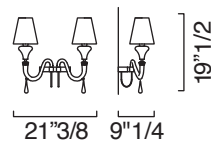

Domo Maryland

Description

The arms of the Maryland chandelier, without gravitating around the centre, are arranged horizontally, to form a perspective of white or black lampshades.

Available in two sizes, with 8, 12 or 16 lights, it has chromed metal parts and transparent electrical components. The height is adjustable.

Available colors: Liquid Citron, Grey, Crystal or Aquamarine

Lampshade: White or Black color.

Domo Maryland

Dimentions

7037/01: 6"1/4W x 13"3/8D x 19"1/2H (Bulbs: 1 x 60W)

7037/02: 21"3/8W x 9"1/4D x 19"1/2H (Bulbs: 2 x 60W)

7037: 31"W x 34"7/8D x 47"1/4H (Bulbs: 8 x 60W)

7038: 47"5/8W x 34"7/8D x 47"1/4H (Bulbs: 12 x 60W)

7039: 64"1/8W x 36"3/8D x 47"1/4H (Bulbs: 16 x 60W)

7037/01

7037/02

7037

7038

7039