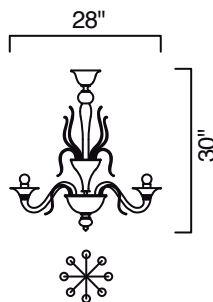

Available colors: Gray, Crystal, Aquamarine, Red or Liquid Citron.

Fauve

Dimentions

5306/02: 14"5/8W x 9"D x 27"1/2H (Bulbs: 2 x 60W)

5306/06: Ø 25"5/8 x 27"1/2H (Bulbs: 6 x 60W)

5306/08: Ø 28" x 30"H (Bulbs: 8 x 60W)

5306/12: Ø 43"1/4 x 43"1/4H (Bulbs: 12 x 60W)

5306/02

5306/06

5306/08

5306/12

Finishes and materials

Structure in Murano: Gray, Crystal, Aquamarine, Red or Liquid Citron.

(For more specifications, please refer to "Finishes & Materials")