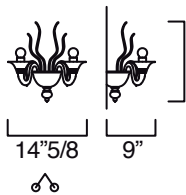

Available colors: Gray, Crystal, Aquamarine, Red or Liquid Citron.

Fauve

Dimentions

5306/02: 14"5/8W x 9"D x 27"1/2H (Bulbs: 2 x 60W)

5306/06: Ø 25"5/8 x 27"1/2H (Bulbs: 6 x 60W)

5306/08: Ø 28" x 30"H (Bulbs: 8 x 60W)

5306/12: Ø 43"1/4 x 43"1/4H (Bulbs: 12 x 60W)

5306/02

5306/06

5306/08

5306/12

Finishes and materials

Structure in Murano: Gray, Crystal, Aquamarine, Red or Liquid Citron.

(For more specifications, please refer to "Finishes & Materials")