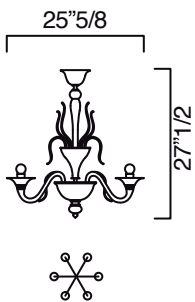

Available colors: Gray, Crystal, Aquamarine, Red or Liquid Citron.

Fauve

Dimentions

5306/02: 14"5/8W x 9"D x 27"1/2H (Bulbs: 2 x 60W)

5306/06: Ø 25"5/8 x 27"1/2H (Bulbs: 6 x 60W)

5306/08: Ø 28" x 30"H (Bulbs: 8 x 60W)

5306/12: Ø 43"1/4 x 43"1/4H (Bulbs: 12 x 60W)

5306/02

5306/06

5306/08

5306/12

Finishes and materials

Structure in Murano: Gray, Crystal, Aquamarine, Red or Liquid Citron.

(For more specifications, please refer to "Finishes & Materials")