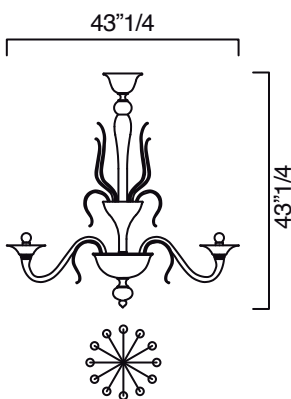

Available colors: Gray, Crystal, Aquamarine, Red or Liquid Citron.

Fauve

Dimentions

5306/02: 14"5/8W x 9"D x 27"1/2H (Bulbs: 2 x 60W)

5306/06: Ø 25"5/8 x 27"1/2H (Bulbs: 6 x 60W)

5306/08: Ø 28" x 30"H (Bulbs: 8 x 60W)

5306/12: Ø 43"1/4 x 43"1/4H (Bulbs: 12 x 60W)

5306/02

5306/06

5306/08

5306/12

Finishes and materials

Structure in Murano: Gray, Crystal, Aquamarine, Red or Liquid Citron.

(For more specifications, please refer to "Finishes & Materials")