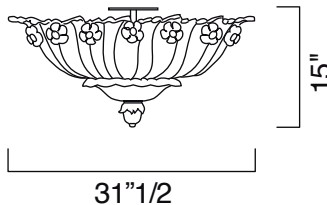

Available colors: Crystal "Rugiada" or Golden "Rugiada".

Dimensions

5116/80: Ø 31"1/2 x 15"H

5116/60: Ø 23"5/8 x 11"H

Bulbs

N	Type	W	Switches
/60	5 	60 60	1
/80	8 	100 60	1

Cod.5116/80

Cod.5116/60