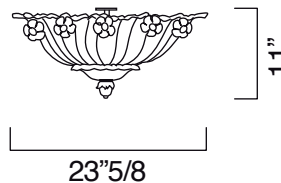

Available colors: Crystal "Rugiada" or Golden "Rugiada".

Dimensions

5116/80: Ø 31"1/2 x 15"H

5116/60: Ø 23"5/8 x 11"H

Bulbs

N	Type	W	Switches
/60	5 	60 60	1
/80	8 	100 60	1

Cod.5116/80

Cod.5116/60