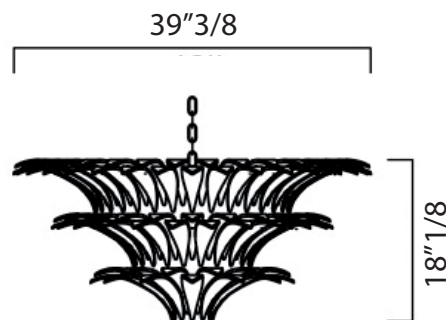

### *Description*

Ceiling Lamp

A series of striking lighting units based on sectional elements that can be assembled to make anything from simple domestic wall sconce to large hanging lamps for most distinguished spaces. It comes in clear crystal and gilded metal parts only.

### *Dimensions*

Ø 39"3/8 x 18"1/8H  
(Bulb: 16 x 60W)

**Cod.5310/6**