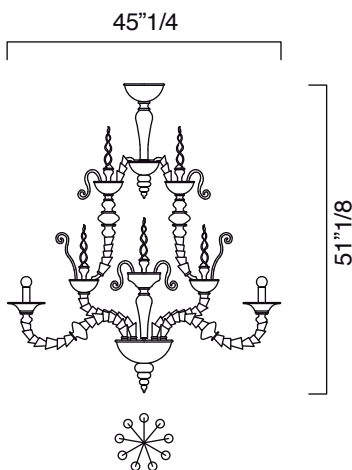

Dhamar

Dimentions

5596/02: 18"1/4W x 10"3/8D x 18"1/4H (Bulbs: 2 x 60W)

5596/06: Ø 41"3/8 x 43"1/4H (Bulbs: 6 x 60W)

5596/09: Ø 45"1/4 x 51"1/8H (Bulbs: 9 x 60W)

5596/12: Ø 51"1/8 x 59"H (Bulbs: 12 x 60W)

5596/02

5596/06

5596/09

5596/12

Finishes and materials

Structure in Murano: Black, White, Grey, Red, Violet, Bluastro, Liquid Yellow, Liquid Orange or Liquid Green finishes.

(For more specifications, please refer to "Finishes & Materials")