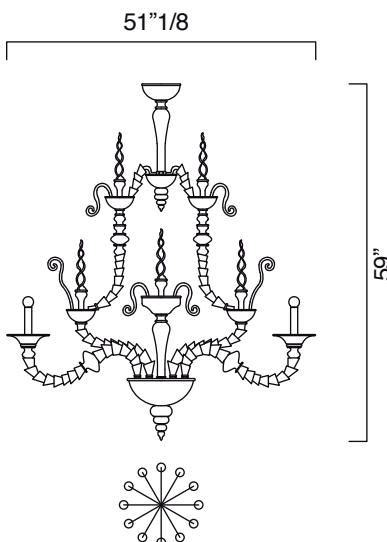

Dhamar

Dimentions

5596/02: 18"1/4W x 10"3/8D x 18"1/4H (Bulbs: 2 x 60W)

5596/06: Ø 41"3/8 x 43"1/4H (Bulbs: 6 x 60W)

5596/09: Ø 45"1/4 x 51"1/8H (Bulbs: 9 x 60W)

5596/12: Ø 51"1/8 x 59"H (Bulbs: 12 x 60W)

5596/02

5596/06

5596/09

5596/12

Finishes and materials

Structure in Murano: Black, White, Grey, Red, Violet, Bluastro, Liquid Yellow, Liquid Orange or Liquid Green finishes.

(For more specifications, please refer to "Finishes & Materials")