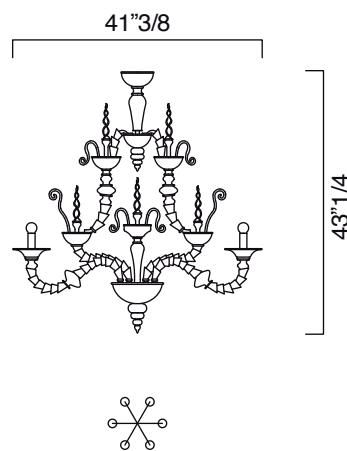

Dhamar

Dimentions

5596/02: 18"1/4W x 10"3/8D x 18"1/4H (Bulbs: 2 x 60W)

5596/06: Ø 41"3/8 x 43"1/4H (Bulbs: 6 x 60W)

5596/09: Ø 45"1/4 x 51"1/8H (Bulbs: 9 x 60W)

5596/12: Ø 51"1/8 x 59"H (Bulbs: 12 x 60W)

5596/02

5596/06

5596/09

5596/12

Finishes and materials

Structure in Murano: Black, White, Grey, Red, Violet, Bluastro, Liquid Yellow, Liquid Orange or Liquid Green finishes.

(For more specifications, please refer to "Finishes & Materials")