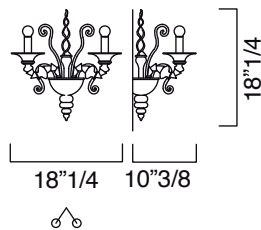

Dhamar

Dimentions

5596/02: 18"1/4W x 10"3/8D x 18"1/4H (Bulbs: 2 x 60W)

5596/06: Ø 41"3/8 x 43"1/4H (Bulbs: 6 x 60W)

5596/09: Ø 45"1/4 x 51"1/8H (Bulbs: 9 x 60W)

5596/12: Ø 51"1/8 x 59"H (Bulbs: 12 x 60W)

5596/02