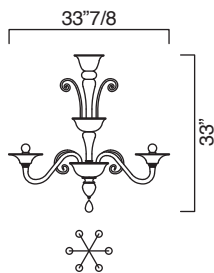

Erfud

Dimentions

5556/02: 15"3/4W x 8"5/8D x 15"3/4H (Bulbs: 2 x 60W)

5556/06: Ø 33"7/8 x 33"H (Bulbs: 6 x 60W)

5556/08: Ø 44" x 45"1/4H (Bulbs: 8 x 60W)

5556/12: Ø 47"1/4 x 43"1/4H (Bulbs: 12 x 60W)

5556/18: Ø 54"3/8 x 54"3/8H (Bulbs: 18 x 60W)

5556/02

5556/06

5556/08

5556/12

5556/18

Finishes and materials

Structure in Murano: Purple, Liquid Green, Liquid Yellow, Crystal, Black, and Red finishes.
Pendants in: Crystal.

(For more specifications, please refer to "Finishes & Materials")