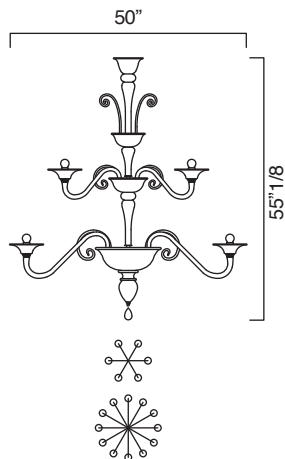

5556/18

Finishes and materials

Structure in Murano: Purple, Liquid Green, Liquid Yellow, Crystal, Black, and Red finishes.
Pendants in: Crystal.

(For more specifications, please refer to "Finishes & Materials")