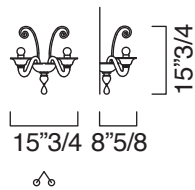

Erfud

Dimentions

5556/02: 15"3/4W x 8"5/8D x 15"3/4H (Bulbs: 2 x 60W)

5556/06: Ø 33"7/8 x 33"H (Bulbs: 6 x 60W)

5556/08: Ø 44" x 45"1/4H (Bulbs: 8 x 60W)

5556/12: Ø 47"1/4 x 43"1/4H (Bulbs: 12 x 60W)

5556/18: Ø 54"3/8 x 54"3/8H (Bulbs: 18 x 60W)

5556/02