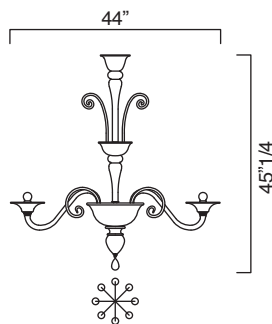

Erfud

Dimentions

5556/02: 15"3/4W x 8"5/8D x 15"3/4H (Bulbs: 2 x 60W)

5556/06: Ø 33"7/8 x 33"H (Bulbs: 6 x 60W)

5556/08: Ø 44" x 45"1/4H (Bulbs: 8 x 60W)

5556/12: Ø 47"1/4 x 43"1/4H (Bulbs: 12 x 60W)

5556/18: Ø 54"3/8 x 54"3/8H (Bulbs: 18 x 60W)

5556/02

5556/06

5556/08

5556/12

5556/18

Finishes and materials

Structure in Murano: Purple, Liquid Green, Liquid Yellow, Crystal, Black, and Red finishes.
Pendants in: Crystal.

(For more specifications, please refer to "Finishes & Materials")