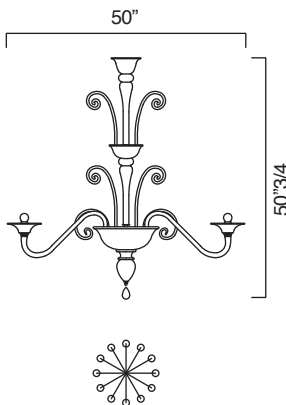

Erfud

Dimentions

5556/02: 15"3/4W x 8"5/8D x 15"3/4H (Bulbs: 2 x 60W)

5556/06: Ø 33"7/8 x 33"H (Bulbs: 6 x 60W)

5556/08: Ø 44" x 45"1/4H (Bulbs: 8 x 60W)

5556/12: Ø 47"1/4 x 43"1/4H (Bulbs: 12 x 60W)

5556/18: Ø 54"3/8 x 54"3/8H (Bulbs: 18 x 60W)

5556/02

5556/06

5556/08

5556/12

5556/18

Finishes and materials

Structure in Murano: Purple, Liquid Green, Liquid Yellow, Crystal, Black, and Red finishes.
Pendants in: Crystal.

(For more specifications, please refer to "Finishes & Materials")