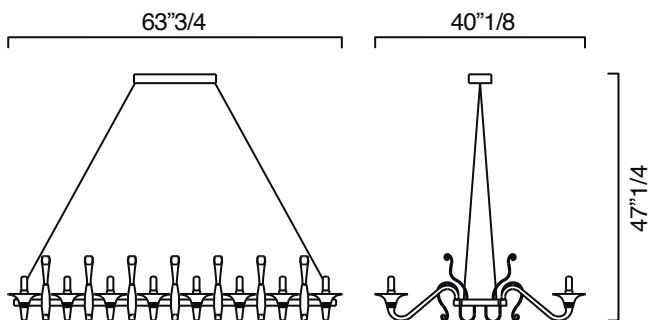

The fitting is chromed and the height is adjustable.

Available colors: Liquid Green, Liquid Orange, Liquid Yellow, Crystal, Red, Liquid Citron.

Mood

Dimensions

7025: 31"W x 39"D x 47"1/4H (Bulbs: 8 x 60W)

7026: 47"5/8W x 39"D x 47"1/4H (Bulbs: 12 x 60W)

7027: 63"3/4W x 40"1/8D x 47"1/4H (Bulbs: 16 x 60W)

7025

7026

7027

Finishes and materials

Structure in Murano: Crystal, Red, Liquid Ciltron, Liquid Orange, Liquid Green or Liquid Yellow.
Details in metal: Chrome finish.