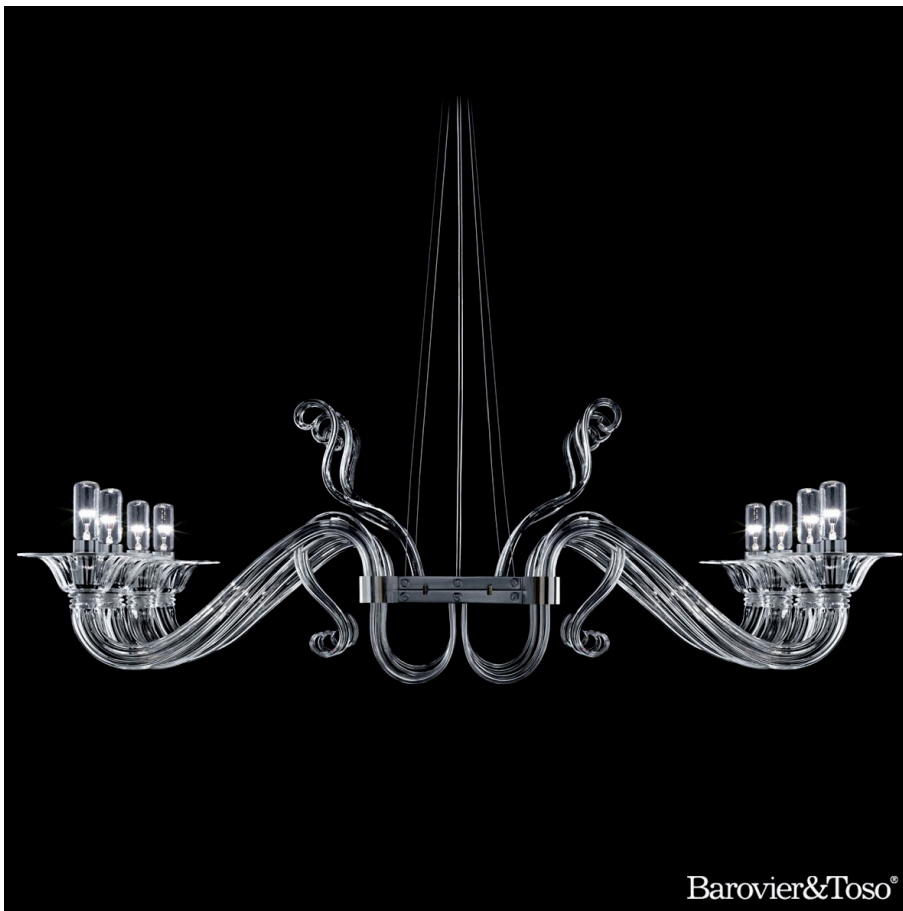

Mood

Description

The arms of the famous Redon chandelier, arranged horizontally and no longer around a centre, take on a new form, a surprising and innovative idea.

It is available with eight or twelve lights.

The fitting is chromed and the height is adjustable.

Available colors: Liquid Green, Liquid Orange, Liquid Yellow, Crystal, Red, Liquid Citron.

Mood

Dimensions

7025: 31"W x 39"D x 47"1/4H (Bulbs: 8 x 60W)

7026: 47"5/8W x 39"D x 47"1/4H (Bulbs: 12 x 60W)

7027: 63"3/4W x 40"1/8D x 47"1/4H (Bulbs: 16 x 60W)

7025

7026

7027

Finishes and materials

Structure in Murano: Crystal, Red, Liquid Ciltron, Liquid Orange, Liquid Green or Liquid Yellow.
Details in metal: Chrome finish.