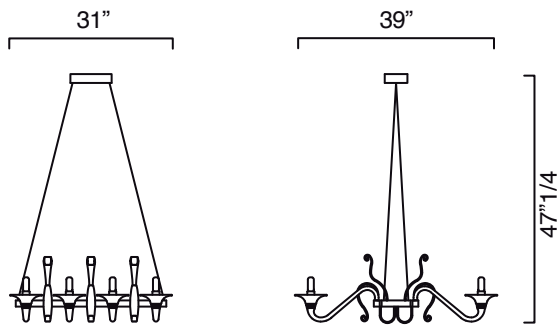

The fitting is chromed and the height is adjustable.

Available colors: Liquid Green, Liquid Orange, Liquid Yellow, Crystal, Red, Liquid Citron.

Mood

Dimensions

7025: 31"W x 39"D x 47"1/4H (Bulbs: 8 x 60W)

7026: 47"5/8W x 39"D x 47"1/4H (Bulbs: 12 x 60W)

7027: 63"3/4W x 40"1/8D x 47"1/4H (Bulbs: 16 x 60W)

7025

7026

7027

Finishes and materials

Structure in Murano: Crystal, Red, Liquid Ciltron, Liquid Orange, Liquid Green or Liquid Yellow.
Details in metal: Chrome finish.