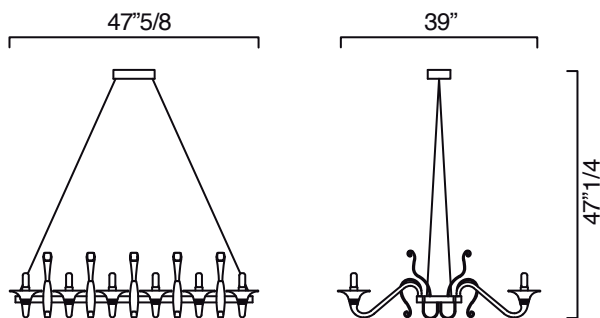

The fitting is chromed and the height is adjustable.

Available colors: Liquid Green, Liquid Orange, Liquid Yellow, Crystal, Red, Liquid Citron.

Mood

Dimensions

7025: 31"W x 39"D x 47"1/4H (Bulbs: 8 x 60W)

7026: 47"5/8W x 39"D x 47"1/4H (Bulbs: 12 x 60W)

7027: 63"3/4W x 40"1/8D x 47"1/4H (Bulbs: 16 x 60W)

7025

7026

7027

Finishes and materials

Structure in Murano: Crystal, Red, Liquid Ciltron, Liquid Orange, Liquid Green or Liquid Yellow.
Details in metal: Chrome finish.