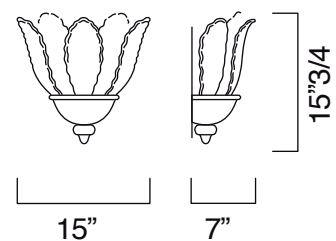

Excelsion

Description

Wall Lamp

A series of classic ceiling lamps, with wall sconces and hanging lamps to match, extreme elegance and an attractive, distinctive range of finishes.

Visible metal parts in polished brass.

Available colors: Crystal "Rugiada", Golden "Rugiada" or Champagne "Rugiada".

Dimensions

5361: 8"1/4W x 6"1/4D x 15"3/8H

5362: 15"W x 7"D x 15"3/4H

Bulbs			
N	Type	W	Switches
1		60 60	1
2		60 60	1

Cod: 5361

Cod: 5362

Finishes and materials

Structure in Murano: Crystal "Rugiada", Golden "Rugiada" or Champagne "Rugiada" finishes.
Details in: Polished brass.

(For more specifications, please refer to "Finishes & Materials")