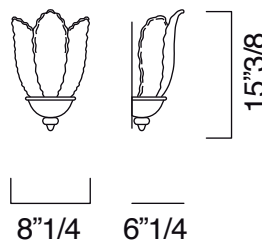

Available colors: Crystal "Rugiada", Golden "Rugiada" or Champagne "Rugiada".

Dimensions

5361: 8"1/4W x 6"1/4D x 15"3/8H

5362: 15"W x 7"D x 15"3/4H

Bulbs			
N	Type	W	Switches
1		60 60	1
2		60 60	1

Cod: 5361