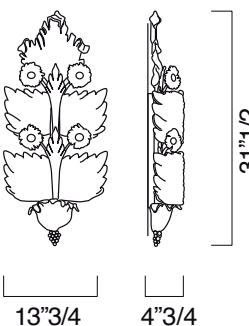

Available colors: Crystal "Rugiada" or Golden "Rugiada".

Dimensions

4662/2: 13"3/4W x 4"3/4 x 19"5/8H

4662/4: 13"3/4W x 4"3/4 x 31"1/2H

4662/6: 13"3/4W x 4"3/4 x 41"3/8H

Cod.4662/2

Bulbs: 2 x 60W

Cod.4662/4

Bulbs: 4 x 60W

Cod.4662/6

Bulbs: 6 x 60W

Finishes and materials

Structure in Murano: Crystal "Rugiada" or Golden "Rugiada".

Details in metal: Polished brass.

(For more specifications, please refer to "Finishes & Materials")