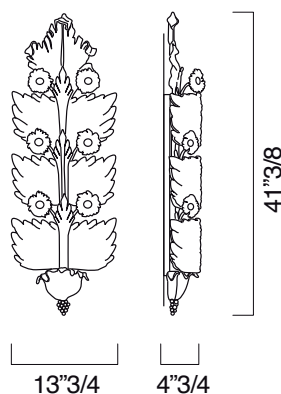

Available colors: Crystal "Rugiada" or Golden "Rugiada".

Dimensions

4662/2: 13"3/4W x 4"3/4 x 19"5/8H

4662/4: 13"3/4W x 4"3/4 x 31"1/2H

4662/6: 13"3/4W x 4"3/4 x 41"3/8H

Cod.4662/2

Bulbs: 2 x 60W

Cod.4662/4

Bulbs: 4 x 60W

Cod.4662/6

Bulbs: 6 x 60W

Finishes and materials

Structure in Murano: Crystal "Rugiada" or Golden "Rugiada".

Details in metal: Polished brass.

(For more specifications, please refer to "Finishes & Materials")