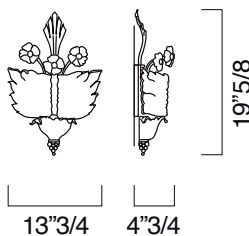

Available colors: Crystal "Rugiada" or Golden "Rugiada".

Dimensions

4662/2: 13"3/4W x 4"3/4 x 19"5/8H

4662/4: 13"3/4W x 4"3/4 x 31"1/2H

4662/6: 13"3/4W x 4"3/4 x 41"3/8H

Cod.4662/2

Bulbs: 2 x 60W

Cod.4662/4

Bulbs: 4 x 60W

Cod.4662/6

Bulbs: 6 x 60W

Finishes and materials

Structure in Murano: Crystal "Rugiada" or Golden "Rugiada".

Details in metal: Polished brass.

(For more specifications, please refer to "Finishes & Materials")