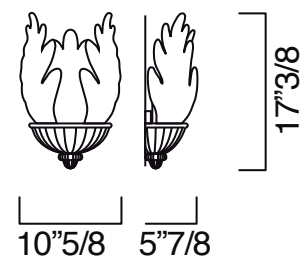

Dimensions

5366: 6"5/8W x 5"3/8D x 13"H

(Bulbs: 1 x 60W)

5367: 10"5/8W x 5"7/8D x 17"3/8H

(Bulbs: 2 x 60W)

Cod.5366

Cod.5367

Finishes and materials