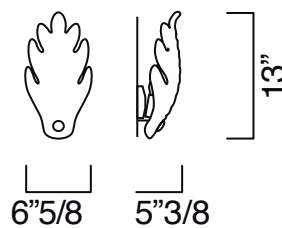

Dimensions

5366: 6"5/8W x 5"3/8D x 13"H

(Bulbs: 1 x 60W)

5367: 10"5/8W x 5"7/8D x 17"3/8H

(Bulbs: 2 x 60W)

Cod.5366

Cod.5367

Finishes and materials