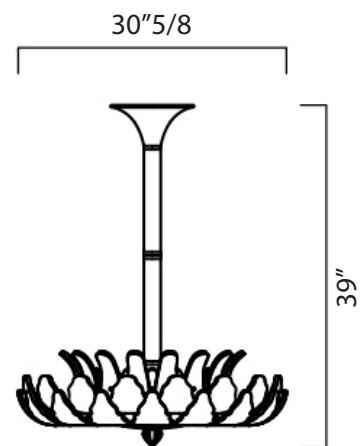

### Dimensions

5359: Ø 24"5/8 x 33"1/4H  
(Bulbs: 2 x 40W + 9 X 60W)

5360: Ø 30"5/8 x 39"H  
(Bulbs: 12 x 60W)

Cod. 5359

Cod. 5360

### Finishes and materials

Structure in Murano: Crystal "Rugiada", Golden "Rugiada" or Champagne "Rugiada".  
Details in metal: Polished brass.

(For more specifications, please refer to "Finishes & Materials")