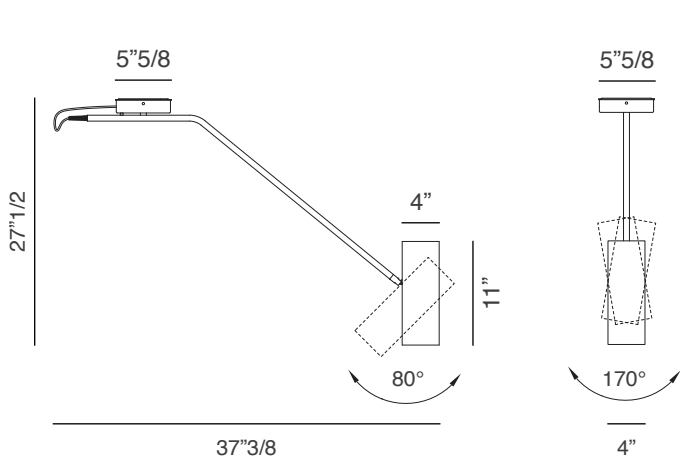

Dejavu

Design: Barazzuol/ Malisan

Description

The Dejavù ceiling lamp has a cantilever rotating arm (170°) and a rotating lampshade with double light emission. Structure in white or matt black lacquered metal, with an aluminum lampshade. Made in Italy.

Finishes and materials

Structure & Lampshade: White or matt black lacquered metal.

(For more specifications, please refer to "Finishes & Materials")

A: 37"3/8W x 5"5/8D x 27"1/2H

B: 65"W x 5"5/8D x 27"1/2H