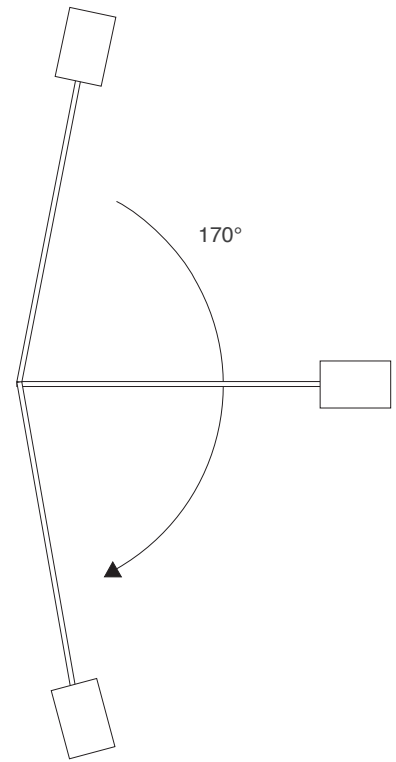

Dejavu

Design: Barazzuol/ Malisan

Description

The Dejavù ceiling lamp has a cantilever rotating arm (170°) and a rotating lampshade with double light emission. Structure in white or matt black lacquered metal, with an aluminum lampshade. Made in Italy.

Finishes and materials

Structure & Lampshade: White or matt black lacquered metal.

(For more specifications, please refer to "Finishes & Materials")

A: 37"3/8W x 5"5/8D x 27"1/2H

B: 65"W x 5"5/8D x 27"1/2H

Light source:
2 x E26 - 42W HES

INDOOR IP 20