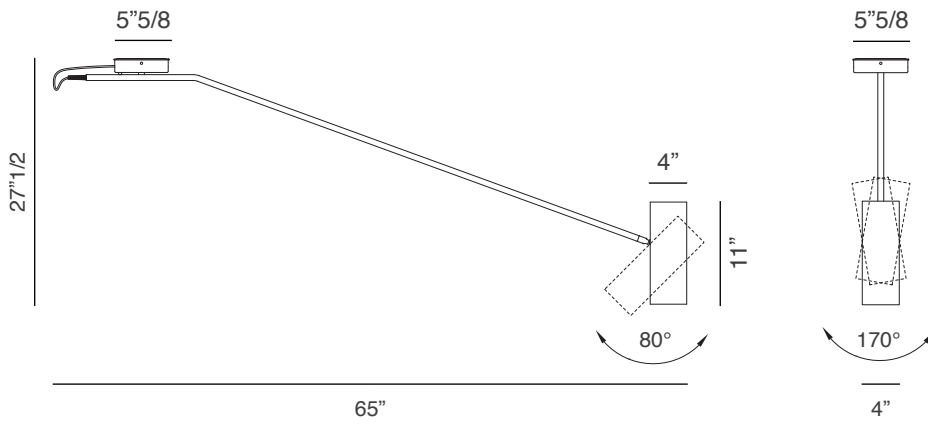

Dejavu

Design: Barazzuol/ Malisan

Description

The Dejavù ceiling lamp has a cantilever rotating arm (170°) and a rotating lampshade with double light emission. Structure in white or matt black lacquered metal, with an aluminum lampshade. Made in Italy.

Finishes and materials

Structure & Lampshade: White or matt black lacquered metal.

(For more specifications, please refer to "Finishes & Materials")

A: 37"3/8W x 5"5/8D x 27"1/2H

B: 65"W x 5"5/8D x 27"1/2H