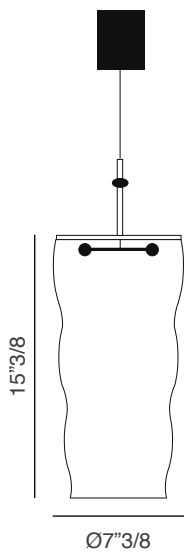

## *Description*

The Bodona suspension lamp has a structure in silver varnished metal, and a blown glass, opal white or transparent lampshade. Bulbs not included.

## *Finishes and materials*

**Structure:** Silver varnished metal.

**Lampshade:** Blown glass; opal white or transparent.

*(For more specifications, please refer to "Finishes & Materials")*

1 x max 250W  
E26 alogena

Bodona Maxi Suspension Lamp: Ø11" x 24"3/8H

1 x max 150W  
E26 alogena

Bodona Large Suspension Lamp: Ø7"3/8 x 15"3/8H

\* bulbs not included