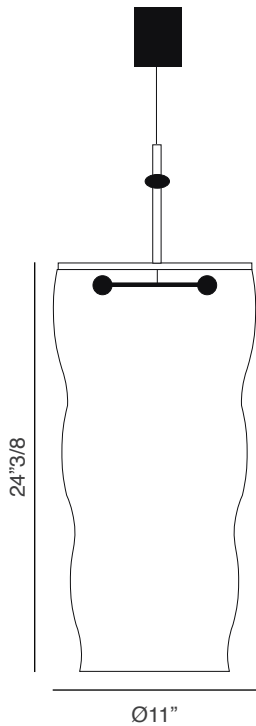

## *Description*

The Bodona suspension lamp has a structure in silver varnished metal, and a blown glass, opal white or transparent lampshade. Bulbs not included.

## *Finishes and materials*

**Structure:** Silver varnished metal.

**Lampshade:** Blown glass; opal white or transparent.

*(For more specifications, please refer to "Finishes & Materials")*

1 x max 250W  
E26 alogena

Bodona Maxi Suspension Lamp: Ø11" x 24"3/8H

1 x max 150W  
E26 alogena

Bodona Large Suspension Lamp: Ø7"3/8 x 15"3/8H

\* bulbs not included