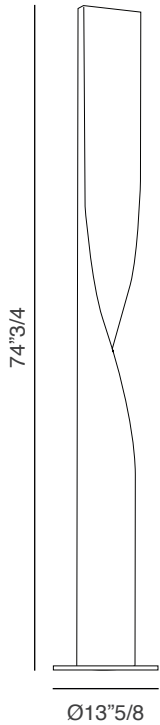

## *Description*

The Evita dimmable floor lamp has a composite body structure of multilayered steel and technopolymers, opal matt diffuser. The body is available in white, beige, dove-gray or red. Bulbs: Fluo 2 x 54WT5. Evita LED: Board LED 4 x 15W - 2700 K - 6000 lm - CRI>80.

## *Finishes and materials*

**Body:** Multilayered steel and technopolymers colored white (RAL 1013), beige (RAL 1001), dove-gray (RAL 7006) or red (RAL 3003).

**Diffuser:** Opal matt.

*(For more specifications, please refer to "Finishes & Materials")*

## FURTHER INFORMATION

230V  
or  
120V

*Feeding*

*Bulbs*

EVITA  
2 x 54W T5 - Fluorescent

EVITA LED  
4 x 15W - 2700 K - 6000 lm - CRI>80 - Board led

*Energy efficiency class A+*

*Floor lamp*

*Transparent cord set  
EU, USA or UK plug*

*Electronic loose dimmer 0/100% - transparent*

Evita Floor Lamp: Ø13"5/8 x 74"3/4H