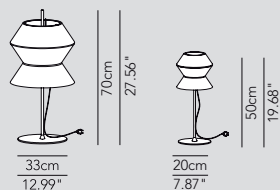

TECHNICALS

FINISHES

white

sandy

charcoal