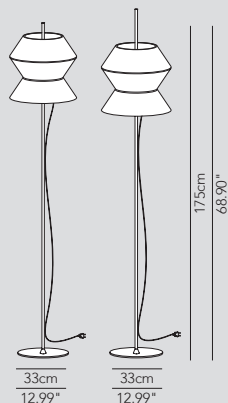

TECHNICALS

FINISHES

white

sandy

charcoal

* on demand