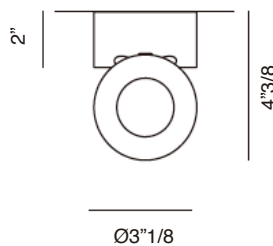

Favilla

Design: Manuel Vician

Description

Adjustable wall or ceiling light or spotlight with coated aluminium frame (matt black or matt white RAL 9016). Warm or cold LED color temperature .

Light Source:

COB LED 10W (486 lm, 49 lm/W)

LED (450 lm, 45 lm/W)

Dimensions:

Ø3"1/2 x 4"3/8H

LED colour temperature

1
 Warm
 3000 K

3
 Cold
 4000 K

Beam options

1
 Narrow
 22°

3
 Large
 45°

Finishes and materials

Frame: Coated aluminium frame (matt black or matt white RAL 9016).

LED color temperature: Warm or cold.

Light Source: COB LED 10W (486 lm, 49 lm/W)
LED (450 lm, 45 lm/W)