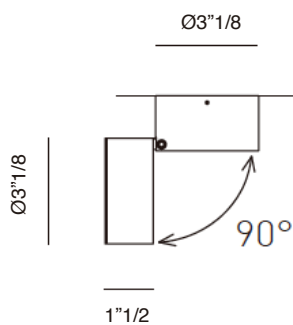

Favilla

Design: Manuel Vician

Description

Adjustable wall or ceiling light or spotlight with coated aluminium frame (matt black or matt white RAL 9016). Warm or cold LED color temperature .

Light Source:

COB LED 10W (486 lm, 49 lm/W)

LED (450 lm, 45 lm/W)

Dimensions:

Ø3"1/2 x 4"3/8H

LED colour temperature

1
 Warm
 3000 K

3
 Cold
 4000 K

Beam options

1
 Narrow
 22°

3
 Large
 45°

Finishes and materials

Frame: Coated aluminium frame (matt black or matt white RAL 9016).

LED color temperature: Warm or cold.

Light Source: COB LED 10W (486 lm, 49 lm/W)
LED (450 lm, 45 lm/W)