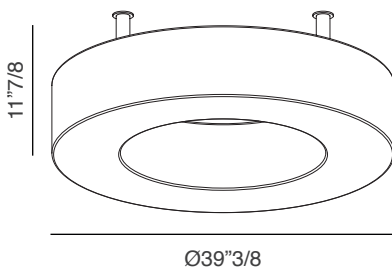

## *Description*

The Atollo wall/ceiling lamp has a white polyethylene diffuser/body. Chromed metal details. The body/diffuser can be in other colors, on demand.

## Dimensions

**A:** Ø27"1/2 x 11"H

**B:** Ø39"3/8 x 11"7/8H

**C:** Ø59" x 14"1/8H