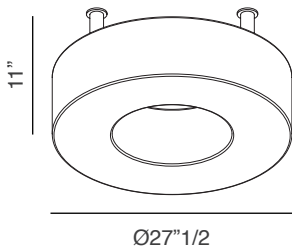

## *Description*

The Atollo wall/ceiling lamp has a white polyethylene diffuser/body. Chromed metal details. The body/diffuser can be in other colors, on demand.

## Dimensions

**A:** Ø27"1/2 x 11"H

**B:** Ø39"3/8 x 11"7/8H

**C:** Ø59" x 14"1/8H