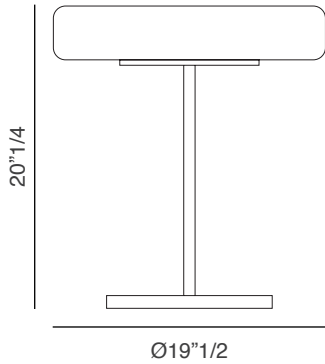

Eero

Design: Ludocvica & Roberto Palomba

Description

The Eero table lamp has a matt powder-coated metal structure and diffuser in white, mouth-blown acid-etched glass.

Finishes and materials

Body: Metal: matt powder-coated.

Diffuser: Glass: mouth-blown acid-etched.

(For more specifications, please refer to "Finishes & Materials")

Specifications:

230V
or
120V

Feeding

Bulbs:
4 x 33W G9 - Clear Halogen
or 4 x 2.5W G9 - Led

Energy efficiency class A+, D

Table lamp

Transparent cord set
EU, USA or UK plug

Electronic loose dimmer 0/100% - transparent

Eero Table Lamp: Ø19"1/2 x 20"1/4H