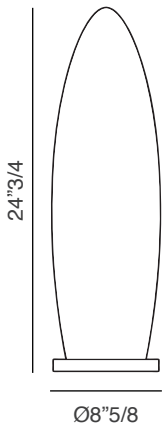

Gherkin

Design: Norman Foster

Description

The Gherkin table lamp has a triplex mouth-blown glass diffuser/body atop a chromed metal base.

Finishes and materials

Diffuser: Triplex mouth-blown glass.

Base: Chromed metal.

(For more specifications, please refer to "Finishes & Materials")

Gherkin Table Lamp 30: Ø5"1/8 x 11"7/8H

Specifications:

230V
or
120V

Feeding

Bulbs:

Gherkin 60:

1 x 70W E27 (E26US) - Clear tubular halogen
or 1 x 18W E27 (E26US) - tubular fluorescent
or 1 x 16W E27 (E26US) - Led

Bulbs:

Gherkin 30:

1 x 42W E14 (E12US) - Clear olive halogen
or 1 x 12W E14 (E12US) - Candle fluorescent
or 1 x 6W E14 (E12US) - Candle Led

Gherkin Table Lamp 60: Ø8"5/8 x 24"3/4H

Energy efficiency class A+ to E