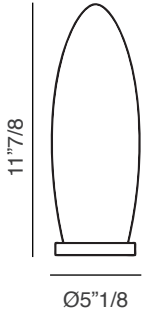

Gherkin

Design: Norman Foster

Description

The Gherkin table lamp has a triplex mouth-blown glass diffuser/body atop a chromed metal base.

Finishes and materials

Diffuser: Triplex mouth-blown glass.

Base: Chromed metal.

(For more specifications, please refer to "Finishes & Materials")

Gherkin Table Lamp 30: Ø5"1/8 x 11"7/8H

Specifications:

230V
or
120V

Feeding

Bulbs:

Gherkin 60:

1 x 70W E27 (E26US) - Clear tubular halogen
or 1 x 18W E27 (E26US) - tubular fluorescent
or 1 x 16W E27 (E26US) - Led

Bulbs:

Gherkin 30:

1 x 42W E14 (E12US) - Clear olive halogen
or 1 x 12W E14 (E12US) - Candle fluorescent
or 1 x 6W E14 (E12US) - Candle Led

Gherkin Table Lamp 60: Ø8"5/8 x 24"3/4H

Energy efficiency class A+ to E