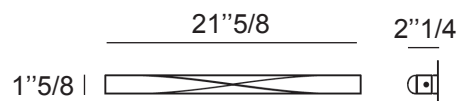

Alrisha

Design: Brian Rasmussen

Description

Wall lamp made of white painted aluminum.
Built-in LED light source.
Available with or without wall mounting box (+1/4"D).
Optional Driver/PSU.

Dimensions

21"5/8W x 2"D x 1"5/8H

With Mounting box:
21"5/8W x 2"1/4D x 1"5/8H

Without mounting box

With mounting box

Finishes and materials

Lampshade: White Painted Aluminium
Source: LED: 3W / 500mA / Warm light
range 2700-3000K

Optional Driver/PSU: