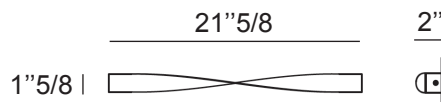

Alrisha

Design: Brian Rasmussen

Description

Wall lamp made of white painted aluminum.
Built-in LED light source.
Available with or without wall mounting box (+1/4"D).
Optional Driver/PSU.

Dimensions

21"5/8W x 2"D x 1"5/8H

With Mounting box:
21"5/8W x 2"1/4D x 1"5/8H

Without mounting box

With mounting box

Finishes and materials

Lampshade: White Painted Aluminium
Source: LED: 3W / 500mA / Warm light
range 2700-3000K

Optional Driver/PSU: