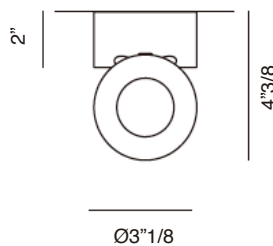

Favilla

Design: Manuel Vician

Description

Adjustable wall or ceiling light or spotlight with coated aluminium frame (matt black or matt white RAL 9016). Warm or cold LED color temperature .

Light Source:

COB LED 10W (486 lm, 49 lm/W)

LED (450 lm, 45 lm/W)

Dimensions:

Ø3"1/8 x 4"3/8H

LED colour temperature

1
 Warm
 3000 K

3
 Cold
 4000 K

Beam options

1
 Narrow
 22°

3
 Large
 45°

Finishes and materials

Frame: Coated aluminium frame (matt black or matt white RAL 9016).

LED color temperature: Warm or cold.

Light Source: COB LED 10W (486 lm, 49 lm/W)
LED (450 lm, 45 lm/W)