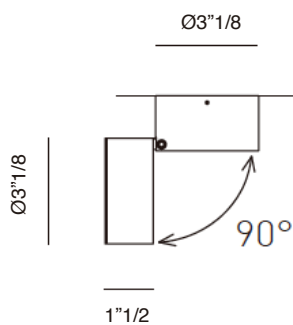

Favilla

Design: Manuel Vician

Description

Adjustable wall or ceiling light or spotlight with coated aluminium frame (matt black or matt white RAL 9016). Warm or cold LED color temperature .

Light Source:

COB LED 10W (486 lm, 49 lm/W)

LED (450 lm, 45 lm/W)

Dimensions:

Ø3"1/8 x 4"3/8H

LED colour temperature

1
 Warm
 3000 K

3
 Cold
 4000 K

Beam options

1
 Narrow
 22°

3
 Large
 45°

Finishes and materials

Frame: Coated aluminium frame (matt black or matt white RAL 9016).

LED color temperature: Warm or cold.

Light Source: COB LED 10W (486 lm, 49 lm/W)
LED (450 lm, 45 lm/W)