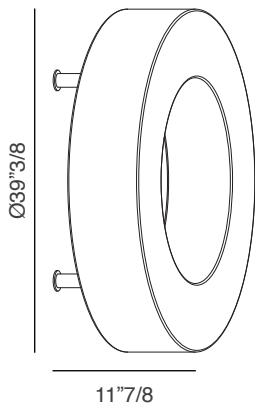

## *Description*

The Atollo wall/ceiling lamp has a white polyethylene diffuser/body. Chromed metal details. The body/diffuser can be in other colors, on demand.

## Dimensions

**A:** Ø27"1/2 x 11"D

**B:** Ø39"3/8 x 11"7/8D

## Light source:

**A:** 6 x E26 - 42W HES

1 led strip 40W - 7000 Lm - 3000 K  
No Dimmable or DIM DALI-Push DIM

**B:** 8 x E26 - 42W HES

1 led strip 55W - 9300 Lm - 3000 K  
No Dimmable or DIM DALI-Push DIM

**C:** 12 x E26 - 42W HES

1 led strip 82W - 14000 Lm - 3000 K  
No Dimmable or DIM DALI-Push DIM

INDOOR IP 20

**C:** Ø59" x 14"1/8D