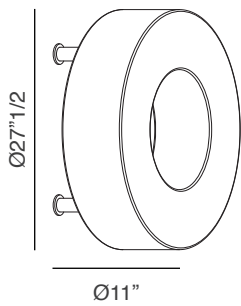

## *Description*

The Atollo wall/ceiling lamp has a white polyethylene diffuser/body. Chromed metal details. The body/diffuser can be in other colors, on demand.

## Dimensions

**A:** Ø27"1/2 x 11"D

**B:** Ø39"3/8 x 11"7/8D

**C:** 12 x E26 - 42W HES

1 led strip 82W - 14000 Lm - 3000 K  
No Dimmable or DIM DALI-Push DIM

INDOOR IP 20

**C:** Ø59" x 14"1/8D