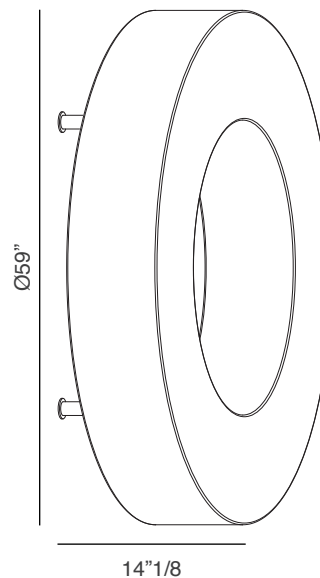

## *Description*

The Atollo wall/ceiling lamp has a white polyethylene diffuser/body. Chromed metal details. The body/diffuser can be in other colors, on demand.

## Dimensions

**A:** Ø27"1/2 x 11"D

**B:** Ø39"3/8 x 11"7/8D

## Light source:

**A:** 6 x E26 - 42W HES

1 led strip 40W - 7000 Lm - 3000 K  
No Dimmable or DIM DALI-Push DIM

**B:** 8 x E26 - 42W HES

1 led strip 55W - 9300 Lm - 3000 K  
No Dimmable or DIM DALI-Push DIM

**C:** 12 x E26 - 42W HES

1 led strip 82W - 14000 Lm - 3000 K  
No Dimmable or DIM DALI-Push DIM

INDOOR IP 20

**C:** Ø59" x 14"1/8D