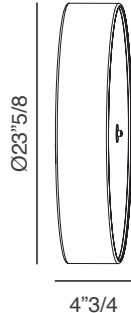

Discovolante

Design: Paolo Grasselli

Description

The Discovolante wall lamp is available with a lampshade in cotton fabric, washable fabric, velvet, lycra, hand-finished pleated or pleated ribbon fabric. It includes a one-side frosted, plexiglass disk underneath. Made in Italy.

A: Ø15”3/4 x 4”D

B: Ø23”5/8 x 4”3/4D

Light source:

A: 2 x E26 - 42W HES

- 1 LED module 19,3W - 2900 Lm - 2700 K - No Dim
- 1 LED module 19,3W - 2900 Lm - 2700 K - Dim TRIAC
- 1 LED module 19,3W - 2900 Lm - 2700 K - Dim DALI-Push Dim

B: 3 x E26 - 42W HES

- 1 LED module 29,3W - 3900 Lm - 2700 K - No Dim
- 1 LED module 29,3W - 3900 Lm - 2700 K - Dim TRIAC
- 1 LED module 29,3W - 3900 Lm - 2700 K - Dim DALI-Push Dim
- 1 LED module 57W - 8700 Lm - 2700 K - ON-OFF/ DIM 1-10V
- 1 LED module 57W - 8700 Lm - 2700 K - Dim DALI-Push Dim
- 1 LED module 88,2W - 11780 Lm - 2700 K - ON-OFF/ DIM 1-10V
- 1 LED module 88,2W - 11780 Lm - 2700 K - Dim DALI-Push Dim