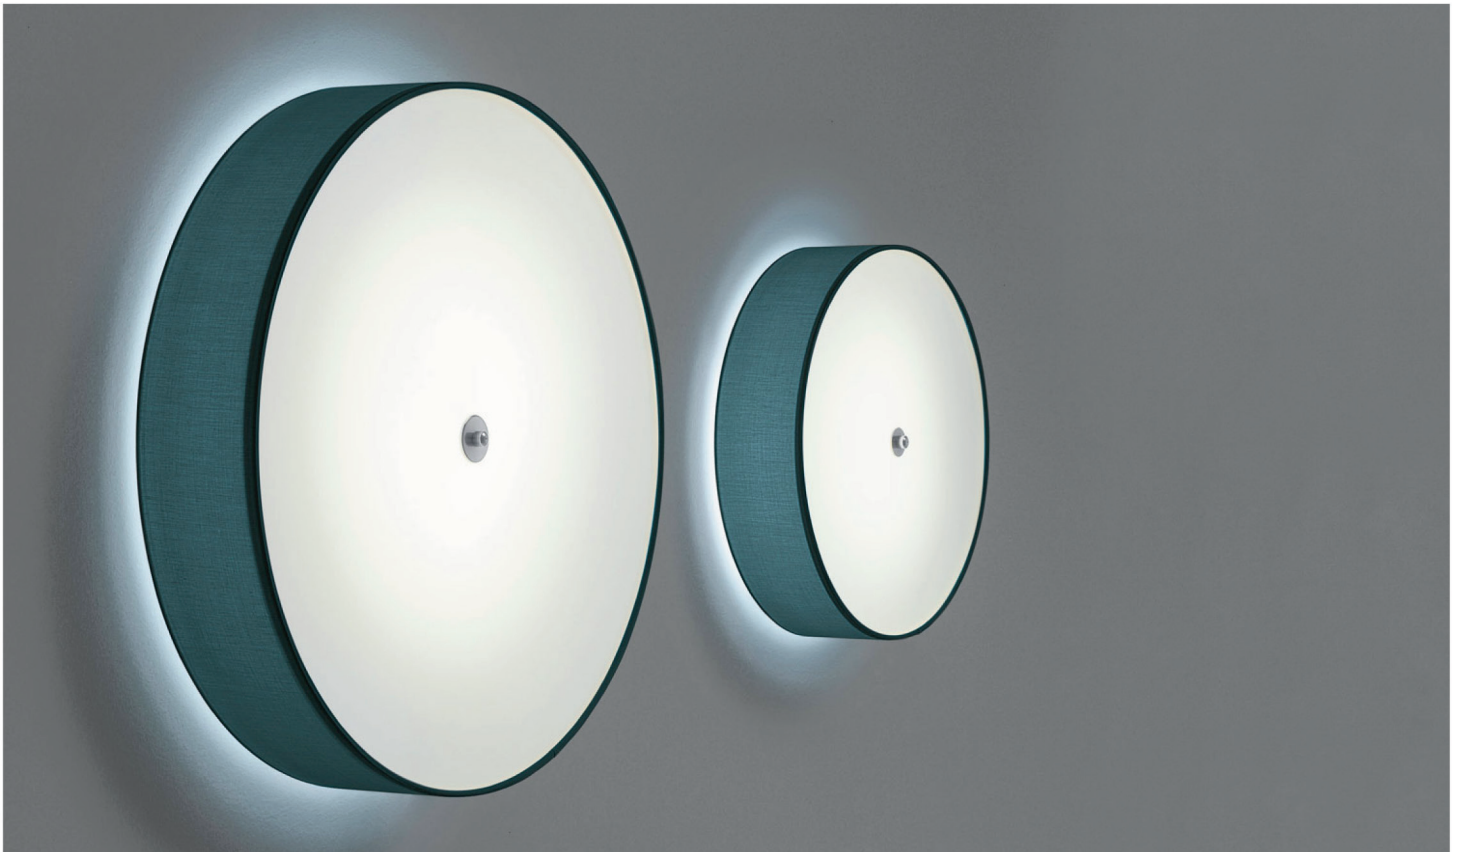

# Discovolante

*Design: Paolo Grasselli*

## *Description*

The Discovolante wall lamp is available with a lampshade in cotton fabric, washable fabric, velvet, lycra, hand-finished pleated or pleated ribbon fabric. It includes a one-side frosted, plexiglass disk underneath. Made in Italy.

## *Finishes and materials*

**Lampshade:** Cotton fabric, washable fabric, velvet fabric, lycra fabric, kvadrat fabric, hand-finished pleated fabric or pleated ribbon fabric.

*(For more specifications, please refer to "Finishes & Materials")*

**NOTE:** On demand, LED modules are also available in 3000K and 4000K version, without surcharg

Claps detail

Removable and washable at 30° lycra, class M1

INDOOR IP 20

\* on demand