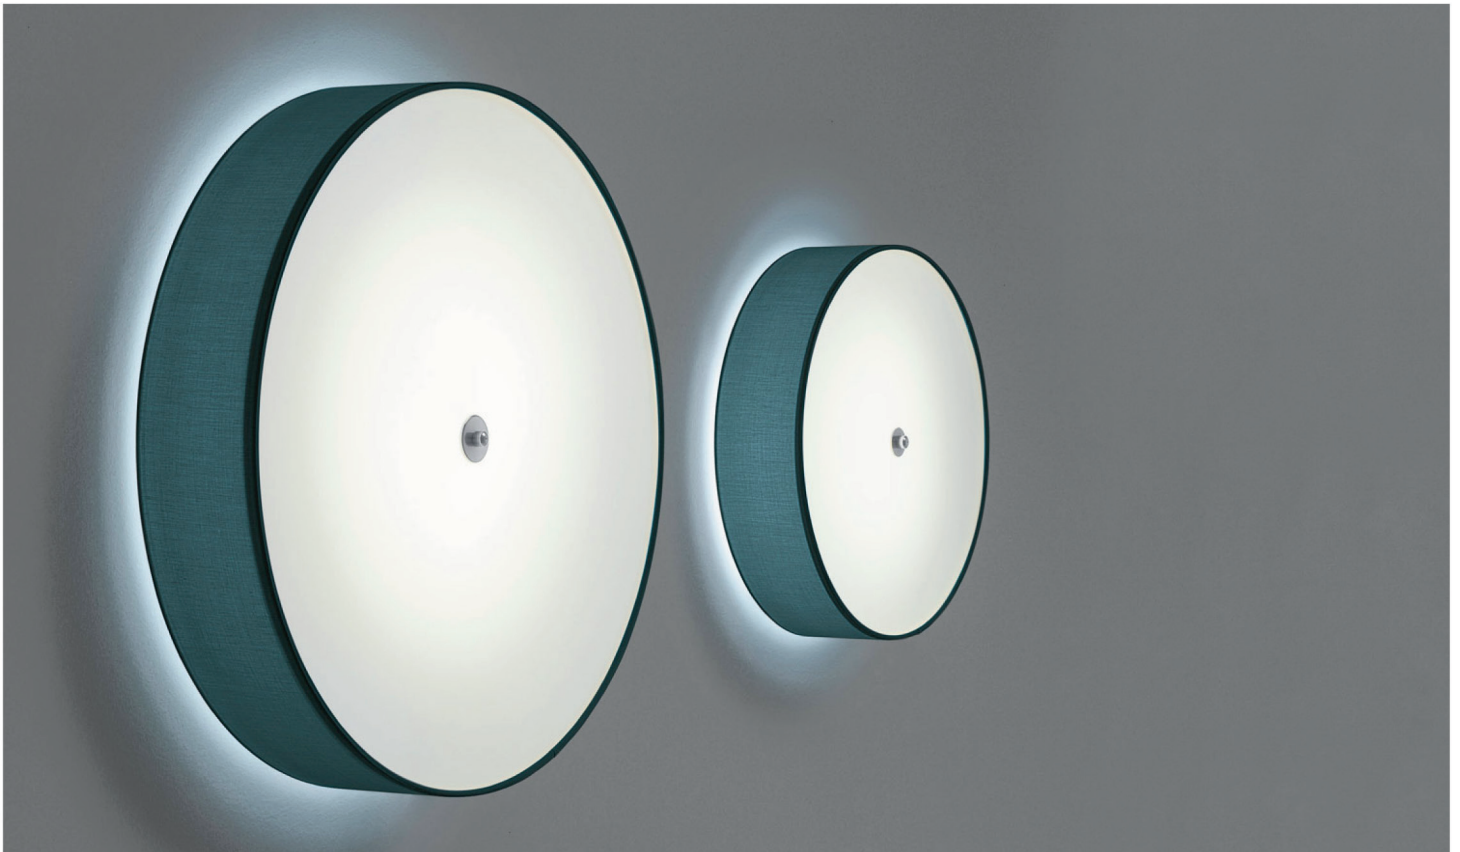

Discovolante

Design: Paolo Grasselli

Description

The Discovolante wall lamp is available with a lampshade in cotton fabric, washable fabric, velvet, lycra, hand-finished pleated or pleated ribbon fabric. It includes a one-side frosted, plexiglass disk underneath. Made in Italy.

Finishes and materials

Lampshade: Cotton fabric, washable fabric, velvet fabric, lycra fabric, hand-finished pleated fabric or pleated ribbon fabric.

(For more specifications, please refer to "Finishes & Materials")

A: Ø15”3/4 x 4”D

B: Ø23”5/8 x 4”3/4D

Light source:

A: 2 x E26 - 42W HES

- 1 LED module 19,3W - 2900 Lm - 2700 K - No Dim
- 1 LED module 19,3W - 2900 Lm - 2700 K - Dim TRIAC
- 1 LED module 19,3W - 2900 Lm - 2700 K - Dim DALI-Push Dim

NOTE: On demand, LED modules are also available in 3000K and 4000K version, without surcharg

Claps detail

Removable and washable at 30° lycra, class M1

INDOOR IP 20

* on demand