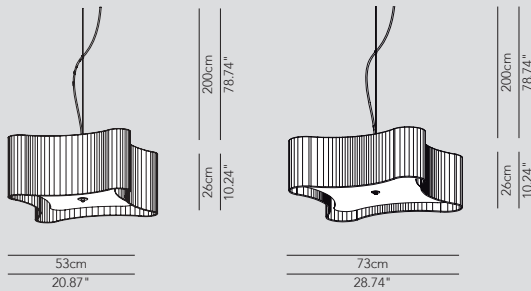

TECHNICALS

FINISHES

plissé

plissé ribbon

* on demand