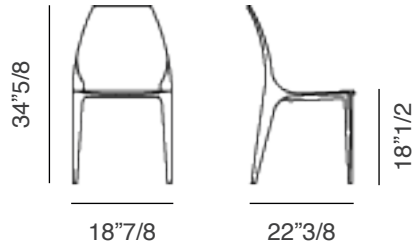

## ***Description***

Stacking chair in white polypropylene. Suitable also for outdoor use.

## ***Finishes and materials***

**Frame:** White polypropylene

*(For more specifications, please refer to "Finishes & Materials")*

Beluga Chair: 18"7/8W x 22"3/8D x 34"5/8H. Seat Height: 18"1/2