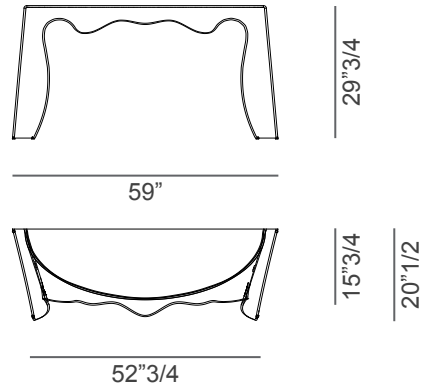

Foulard

Description

Console in extra clear curved glass 3/8" thick.
Available in two sizes and in the following
finishes: Extra clear, Bronze or Smoke-Grey with
etched finish or Satin Brass or Dark Brass finish.
Made in Italy.

Finishes & Materials

Structure: 3/8" thick extra clear curved glass in
Extra clear, Bronze or Smoke-Grey with etched
finish or in Satin Brass or Dark Brass finish.

* For more specifications, please refer to the "Finishes & Materials" PDF

Foulard

Dimensions

A: 43"1/4W x 16"1/2D x 29"3/4H

B: 59"W x 20"1/2D x 29"3/4H

A

B

* For more specifications, please refer to the "Finishes & Materials" PDF