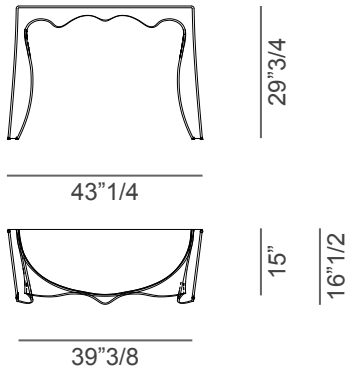

Foulard

Description

Console in extra clear curved glass 3/8" thick.
Available in two sizes and in the following
finishes: Extra clear, Bronze or Smoke-Grey with
etched finish or Satin Brass or Dark Brass finish.
Made in Italy.

Finishes & Materials

Structure: 3/8" thick extra clear curved glass in
Extra clear, Bronze or Smoke-Grey with etched
finish or in Satin Brass or Dark Brass finish.

* For more specifications, please refer to the "Finishes & Materials" PDF

Foulard

Dimensions

A: 43"1/4W x 16"1/2D x 29"3/4H

B: 59"W x 20"1/2D x 29"3/4H

A

B

* For more specifications, please refer to the "Finishes & Materials" PDF