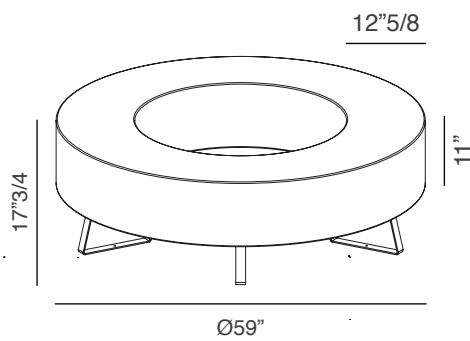

Atollo

Description

The Atollo bench (outdoor and indoor) has a lighted seat/diffuser in white polyethylene and   The seat/diffuser can be in other colors, on demand.

Finishes and materials

Seat/Diffuser: White polyethylene. Other colors, on demand.

Dimensions

Ø59" x 17"3/4H

Light source:

12 x E26 - 28W HES

1 LED strip 82W - 14000 Lm - 3000 K

OUTDOOR IP 44/65

INDOOR IP 31