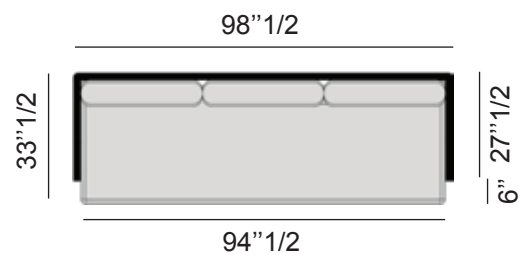

Alura Lounge

Description

Frame in coated aluminium white, grey or black.
Seat base covered in Batyline fabric in the available colors: white, pearl Grey and black.
Cushion covers in Cat. A or Cat. B as per sample card. Many different colors available.

Dimensions

ALRL 100
One seater
35"1/2W x 33"1/2D x 31"H

ALRL 160
Two seater
67"W x 33"1/2D x 31"H

ALRL 240
Three seater
98"1/2W x 33"1/2D x 31"H

Finishes and materials

Frame: Coated Aluminium White, Grey or Black
Seat base: Batyline Fabric
Colors: White, Pearl Grey, Black
Cushion Covers: Cat. A / Cat. B