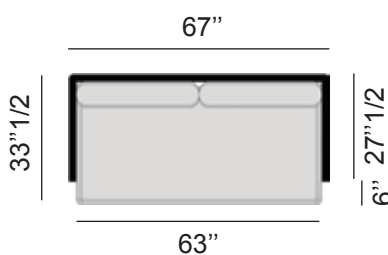

Alura Lounge

Description

Frame in coated aluminium white, grey or black.
Seat base covered in Batyline fabric in the available colors: white, pearl Grey and black.
Cushion covers in Cat. A or Cat. B as per sample card. Many different colors available.

Dimensions

ALRL 100
One seater
35"1/2W x 33"1/2D x 31"H

ALRL 160
Two seater
67"W x 33"1/2D x 31"H

ALRL 240
Three seater
98"1/2W x 33"1/2D x 31"H

Finishes and materials

Frame: Coated Aluminium White, Grey or Black
Seat base: Batyline Fabric
Colors: White, Pearl Grey, Black
Cushion Covers: Cat. A / Cat. B