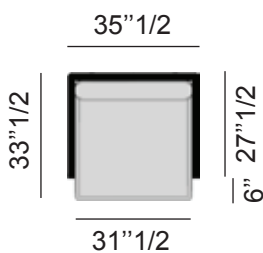

Alura Lounge

Description

Frame in coated aluminium white, grey or black.
Seat base covered in Batyline fabric in the available colors: white, pearl Grey and black.
Cushion covers in Cat. A or Cat. B as per sample card. Many different colors available.

Dimensions

ALRL 100
One seater
35"1/2W x 33"1/2D x 31"H

ALRL 160
Two seater
67"W x 33"1/2D x 31"H

ALRL 240
Three seater
98"1/2W x 33"1/2D x 31"H

Finishes and materials

Frame: Coated Aluminium White, Grey or Black
Seat base: Batyline Fabric
Colors: White, Pearl Grey, Black
Cushion Covers: Cat. A / Cat. B