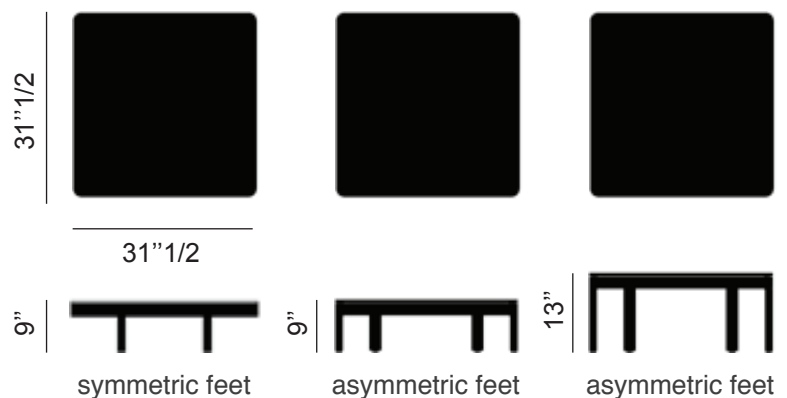

Alura Lounge

Description

Coffee table with frame in coated aluminium and Batyline. Top in glass, ceramic or teak.
Available colors: White, Pearl Grey or Black.

Dimensions

Square with:

- symmetric feet: 31"1/2W x 31"1/2D x 9"H
- asymmetric feet: 31"1/2W x 31"1/2D x 9"H
- asymmetric feet: 31"1/2W x 31"1/2D x 13"H