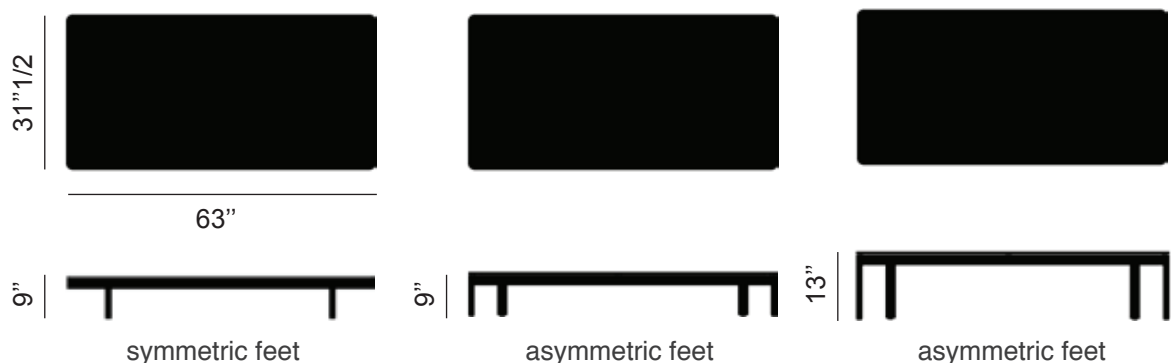

### *Description*

Coffee table with frame in coated aluminium and Batyline. Top in glass or ceramic. Available colors: White, Pearl Gray or Black.

### *Dimensions*

Rectangular with:

- symmetric feet: 63"W x 31"1/2D x 9"H
- asymmetric feet: 63"W x 31"1/2D x 9"H
- asymmetric feet: 63"W x 31"1/2D x 13"H