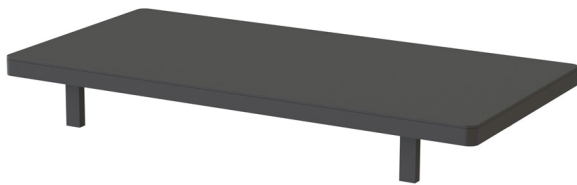

## Alura Lounge

### *Description*

Coffee table with frame in coated aluminium and Batyline. Top in glass or ceramic. Available colors: White, Pearl Gray or Black.

### *Dimensions*

Rectangular with:

- symmetric feet: 63"W x 31"1/2D x 9"H
- asymmetric feet: 63"W x 31"1/2D x 9"H
- asymmetric feet: 63"W x 31"1/2D x 13"H

### *Finishes and materials*

Frame: Coated Aluminium and Batyline  
Top: Glass or Ceramic  
Colors: White, Pearl Gray, Black