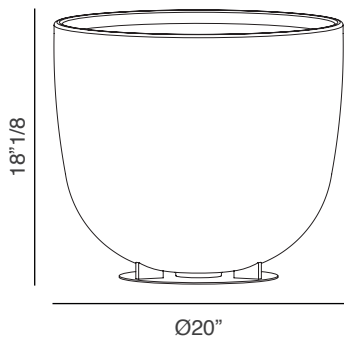

## *Description*

The Campanone coffee table (indoor or outdoor) has a white, orange, red, lime, petrol or deep gray colored body in polyethylene. For the outdoor version, the metal parts are protected against atmospheric agents with electrolytic galvanizing treatment and finishing with resistant polyester coating.

## *Finishes and materials*

**Lampshade:** Polyethylene: white, red, lime, deep gray, orange or petrol colored.

*(For more specifications, please refer to "Finishes & Materials")*

Campanone Coffee Table 1: Ø13" x 14"5/8H

Campanone Coffee Table 2: Ø20" x 18"1/8H

- ø 13"
  - 1 x E26 28W HES
  - 1 x E26 15W fluo
  - 1 x E26 LED
- ø 20"
  - 1 x E26 42W HES
  - 1 x E26 20W fluo
  - 1 x E26 LED

INDOOR IP 31

Campanone Coffee Table Top