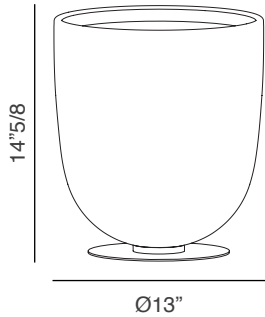

## *Description*

The Campanone coffee table (indoor or outdoor) has a white, orange, red, lime, petrol or deep gray colored body in polyethylene. For the outdoor version, the metal parts are protected against atmospheric agents with electrolytic galvanizing treatment and finishing with resistant polyester coating.

## *Finishes and materials*

**Lampshade:** Polyethylene: white, red, lime, deep gray, orange or petrol colored.

*(For more specifications, please refer to "Finishes & Materials")*

Campanone Coffee Table 1: Ø13" x 14"5/8H

Campanone Coffee Table 2: Ø20" x 18"1/8H

- ø 13"
  - 1 x E26 28W HES
  - 1 x E26 15W fluo
  - 1 x E26 LED
- ø 20"
  - 1 x E26 42W HES
  - 1 x E26 20W fluo
  - 1 x E26 LED

INDOOR IP 31

Campanone Coffee Table Top