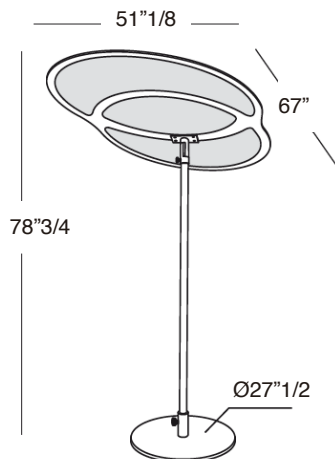

Coral Reef

Design: Santiago Sevillano

Description

Oval sunshade with batyline and metal colored frame.

Dimensions:

51"1/8W x 67"D x 78"3/4H

Finishes and materials

Sunshade: White or Corda Batyline.

Frame: White or terra colored metal.

(For more specifications, please refer to "Finishes & Materials")