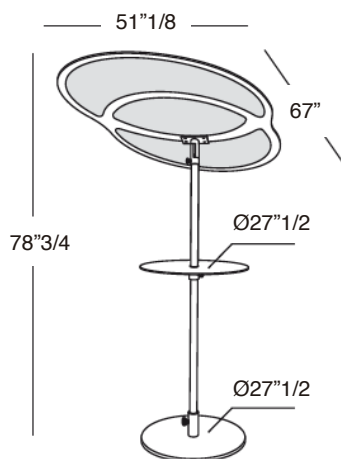

Coral Reef

Design: Santiago Sevillano

Description

Oval sunshade with batyline and metal colored frame.

Glazed steel hand and adjustable support.

Dimensions:

51"1/8W x 67"D x 78"3/4H

Finishes and materials

Sunshade: White or Corda Batyline.

Frame: White or terra colored metal.

(For more specifications, please refer to "Finishes & Materials")