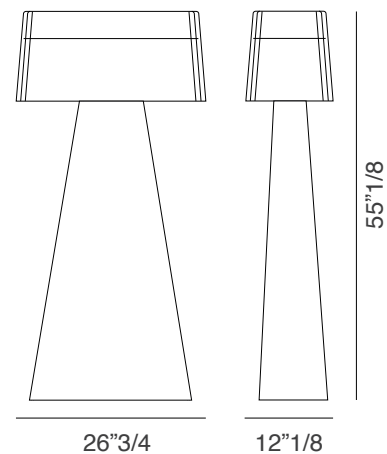

Bag

Design: Carlo Colombo

Description

The outdoor Bag floor lamp has a body in thermoplastic expansion in white or black. Protected against splashing water from any direction. Bulb not included. Made in Italy.
Light source: Sup.: 1x 5W LED - E12 / Inf.: 2x 5W LED - E12.

Dimensions

26"3/4W x 12"1/8D x 55"1/8H

Finishes and materials

Structure: White or black thermoplastic expansion.

(For more specifications, please refer to "Finishes & Materials")