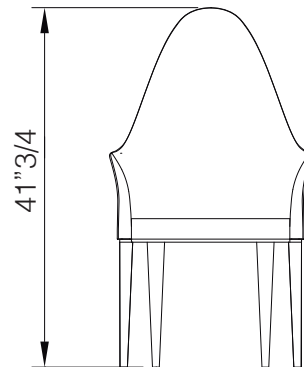

Dimensions

Peggy Armchair: 23"1/4W x 21"5/8D x 33"H

Peggy Alta Armchair: 23"1/4W x 22"3/8D x 41"3/4H

Finishes and materials

Legs: Nero beluga matt lacquered wood or Wengé finish

Upholstery: Velvet, leather cat. C, colored leather or leather with Dune pattern.