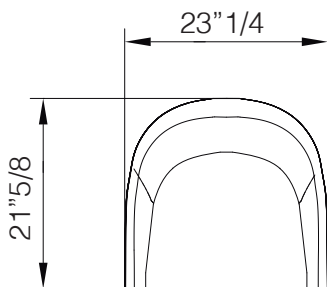

Dimensions

Peggy Armchair: 23"1/4W x 21"5/8D x 33"H

Peggy Alta Armchair: 23"1/4W x 22"3/8D x 41"3/4H

Finishes and materials

Legs: Nero beluga matt lacquered wood or Wengé finish

Upholstery: Velvet, leather cat. C, colored leather or leather with Dune pattern.