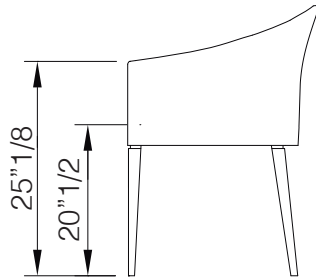

Peggy / Peggy Alta

Description

Armchair with foamed wooden structure and covered in leather. Legs in nero beluga matt lacquered wood or in Wengé finish. Upholstery in velvet, leather cat. C, colored leather, leather with Dune pattern or COM Fabric.

Dimensions

Peggy Armchair: 23"1/4W x 21"5/8D x 33"H

Peggy Alta Armchair: 23"1/4W x 22"3/8D x 41"3/4H

Finishes and materials

Legs: Nero beluga matt lacquered wood or Wengé finish

Upholstery: Velvet, leather cat. C, colored leather or leather with Dune pattern.