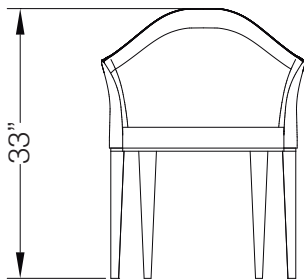

Peggy / Peggy Alta

Description

Armchair with foamed wooden structure and covered in leather. Legs in nero beluga matt lacquered wood or in Wengé finish. Upholstery in velvet, leather cat. C, colored leather, leather with Dune pattern or COM Fabric.

Dimensions

Peggy Armchair: 23"1/4W x 21"5/8D x 33"H

Peggy Alta Armchair: 23"1/4W x 22"3/8D x 41"3/4H

Finishes and materials

Legs: Nero beluga matt lacquered wood or Wengé finish

Upholstery: Velvet, leather cat. C, colored leather or leather with Dune pattern.