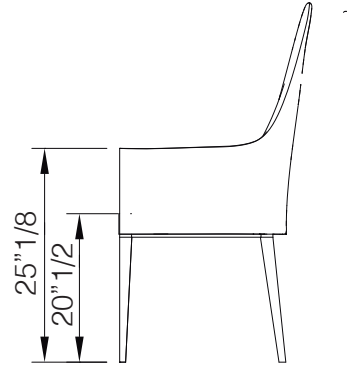

Peggy / Peggy Alta

Description

Armchair with foamed wooden structure and covered in leather. Legs in nero beluga matt lacquered wood or in Wengé finish. Upholstery in velvet, leather cat. C, colored leather, leather with Dune pattern or COM Fabric.

Dimensions

Peggy Armchair: 23"1/4W x 21"5/8D x 33"H

Peggy Alta Armchair: 23"1/4W x 22"3/8D x 41"3/4H

Finishes and materials

Legs: Nero beluga matt lacquered wood or Wengé finish

Upholstery: Velvet, leather cat. C, colored leather or leather with Dune pattern.