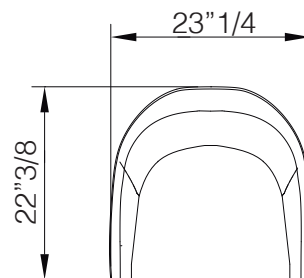

Dimensions

Peggy Armchair: 23"1/4W x 21"5/8D x 33"H

Peggy Alta Armchair: 23"1/4W x 22"3/8D x 41"3/4H

Finishes and materials

Legs: Nero beluga matt lacquered wood or Wengé finish

Upholstery: Velvet, leather cat. C, colored leather or leather with Dune pattern.