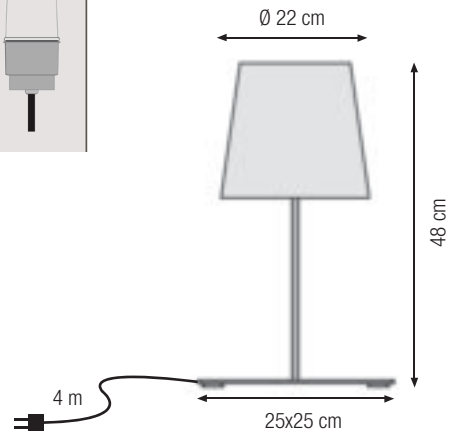

LAMPALAIR

LAMPALAIR TABLE

Ref: LPL50
Stainless Steel & PP

1 x G9 - 25W 

LAMPALAIR

Ref: LPL180
Stainless Steel, PP & Granite

1 x TC DSE 7-11W
E27 230 V - 50 Hz

Stainless steel spike inclusive