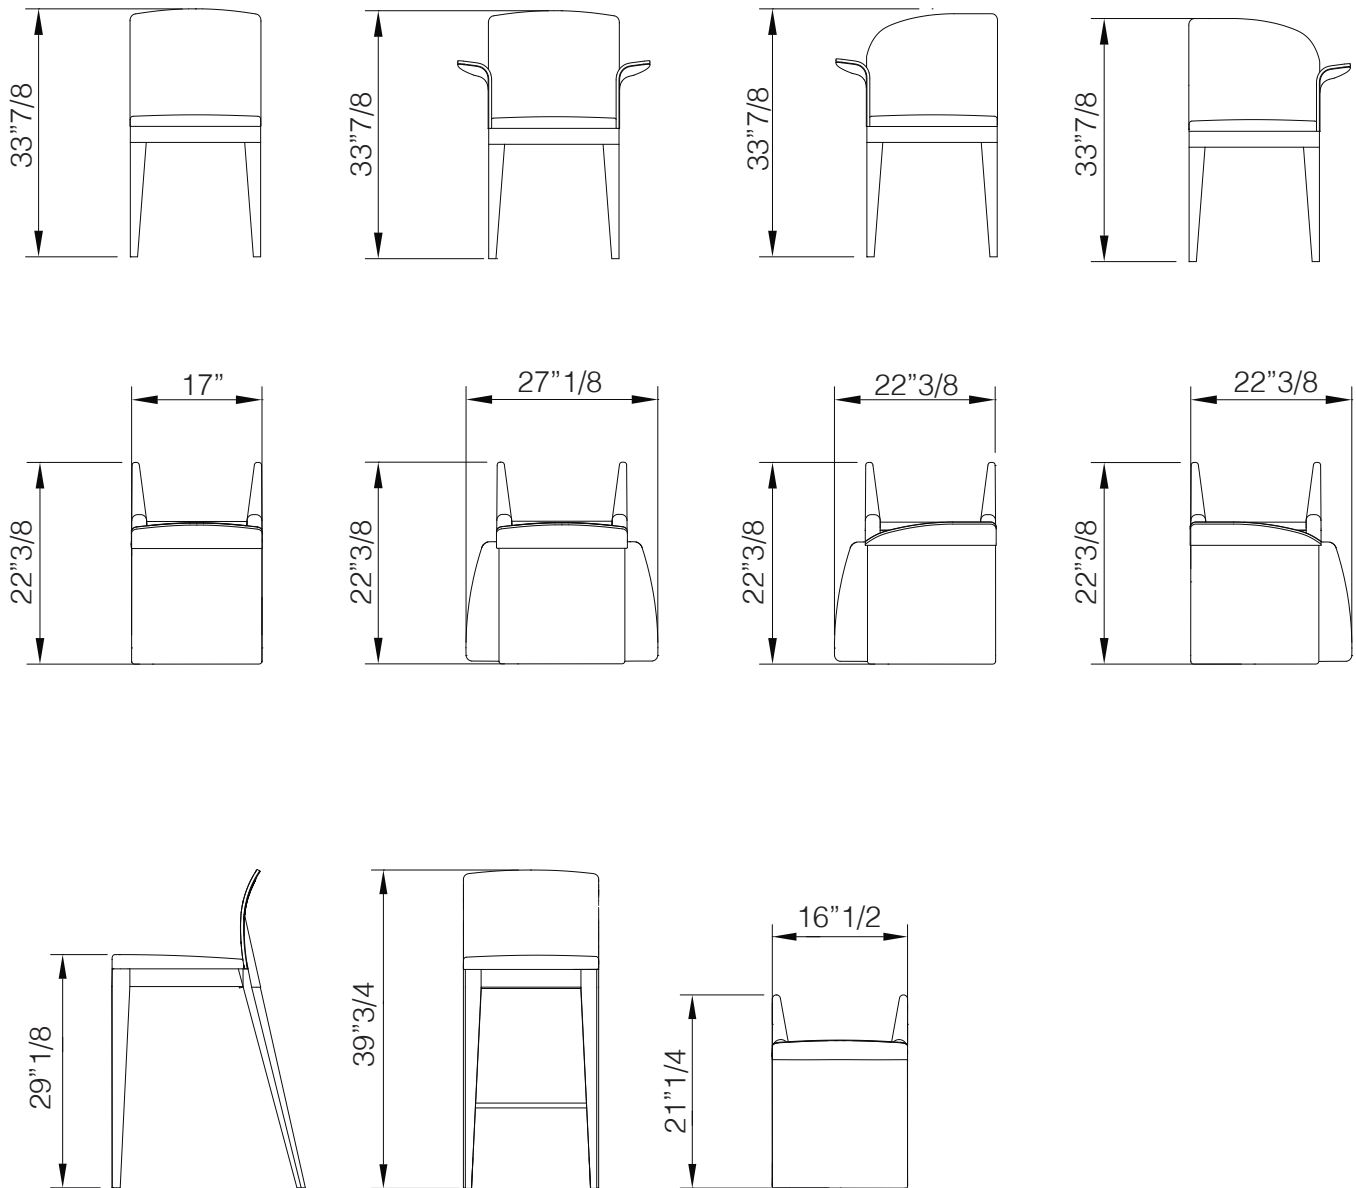

Sit Chair / Stool

Description

Chair and bar stool with back in aluminum and legs in nero beluga matt lacquered wood. Upholstery in Blues, velvet, leather Cat. C, leather Nabuk finish, colored leather, leather with Dune pattern or COM Fabric.

Dimensions

Without armrest: 17"7/8W x 22"3/8D x 33"7/8H

With 1 armrest: 22"3/8W x 22"3/8D x 33"7/8H

With 2 armrest: 27"1/8W x 22"3/8D x 33"7/8H

Bar Stool: 16"1/2W x 21"1/4D x 39"3/4H

Finishes and materials