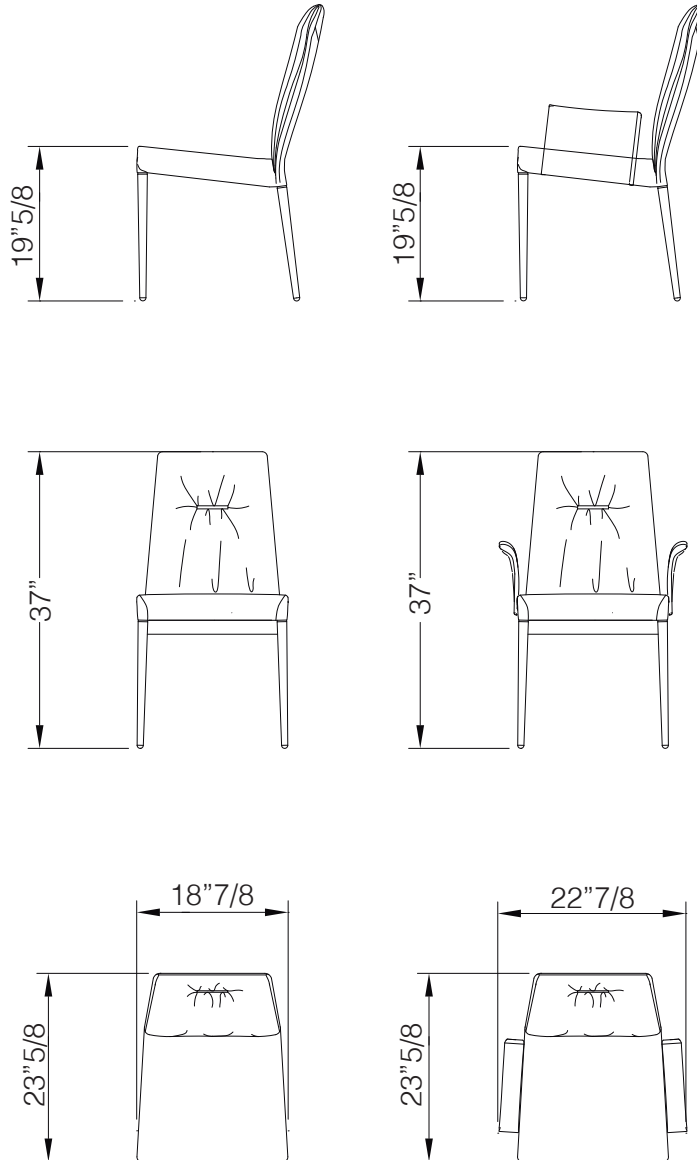

Soft Chair

Description

Chair with metal structure, completely covered in leather or fabric. Central detail on the back in shiny steel. Upholstery in velvet, Fabric (Cat. Extra, Super or Luxury), Naturale leather or leather in Nabuk finish. Upholstered legs or in Canaletto Walnut, shiny Nero Beluga lacquered or in Oakwood Beluga.

Dimensions

Chair: 18"7/8W x 23"5/8D x 37"H

Armchair: 22"7/8W x 23"5/8D x 37"H

Finishes and materials

Structure: Metal covered in leather or fabric

Legs: Upholstered or in Canaletto Walnut, shiny Nero Beluga lacquered or in Oakwood Beluga.