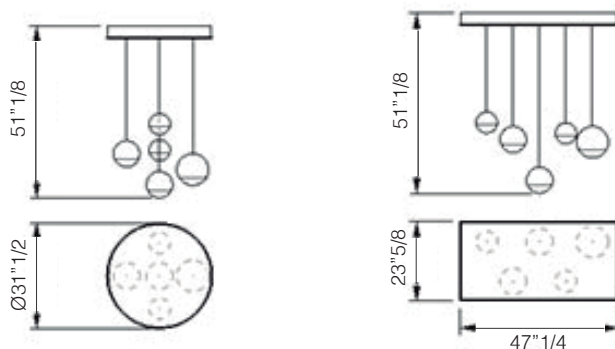

Bulles XL Suspension Lamp

Description

Lamp with glass support lacquered in white or black and suspended smooth borosilicate glass spheres with 'light filter' finishes: 1 x Ø6"1/4 bronze - 2 x Ø7"7/8 silver - 1 x Ø9"3/8 gold - 1 x Ø9"3/8 copper.

Halogen bulbs inside: 5W - 10W - 20W.

Optional support in mirror glass / Frame to hide the cables.

Available LED bulbs (3W G4 12vac/vcc - 2700K - 3000K)

Dimensions

Round: Ø31"1/2 x 51"1/8H (Composed by: 2 x Ø6"1/4 + 2 x Ø7"7/8 + 1 x 9"3/8)

Rectangular: 47"1/4W x 23"5/8D x 51"1/8H (Composed by: 2 x Ø6"1/4 + 2 x Ø7"7/8 + 1 x 9"3/8)

Finishes and materials

Support: White or black glass lacquered.

Spheres: Smooth borosilicate glass with "light filter" in bronze, silver, gold or copper.