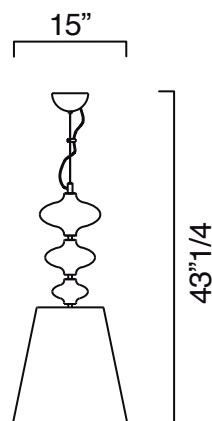

Eva

Description

Suspension Lamp

The great "hanging" ogives identify this collection made up of table, floor and hanging lamps.

Black chrome for visible metal parts.

Available colors: Light Pink, Grey or Violet finishes.

Lampshade: Black or White color.

Dimensions

Ø 15" x 43"1/4H

Bulbs

N	Type	W	Switches
1		100 60	1

Cod.8057

Finishes and materials

Structure in Murano: Light Pink, Grey or Violet finishes..