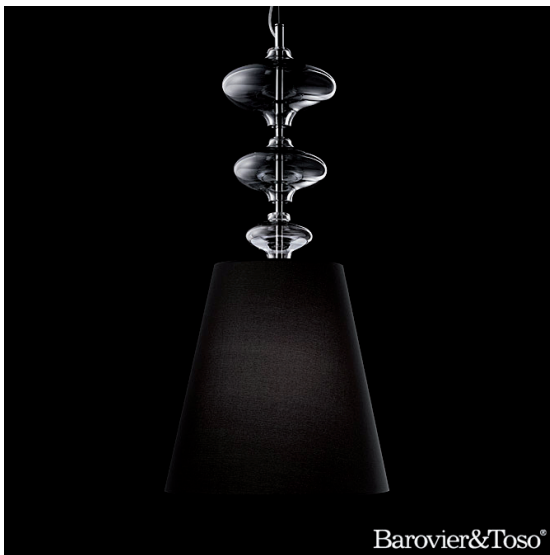

Eva

Description

Suspension Lamp

The great "hanging" ogives identify this collection made up of table, floor and hanging lamps.

Black chrome for visible metal parts.

Available colors: Light Pink, Grey or Violet finishes.

Lampshade: Black or White color.

Dimensions

Ø 15" x 43"1/4H

Bulbs

N	Type	W	Switches
1		100 60	1

Cod.8057

Finishes and materials

Structure in Murano: Light Pink, Grey or Violet finishes..

Lampshade colors: White or Black.

(For more specifications, please refer to "Finishes & Materials")