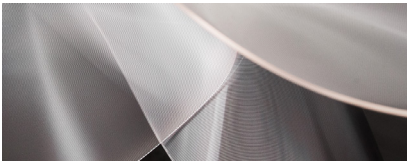

Product: Étoile Ceiling/Wall Lamp

DIFFUSER

Lentiflex®

PRISMA

Lentiflex®