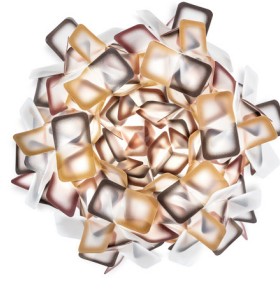

Product: Clizia Ceiling/Wall Lamp

## DIFFUSER

---

Opalflex®

■ BLACK

□ WHITE

■ ORANGE

■ PURPLE

■ BLUE