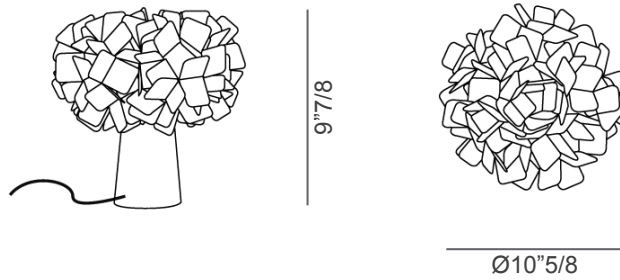

Clizia

Design: Adriano Rachele

Description

Table lamp with diffuser consisting of interlocked squares in colored Lentiflex®, or Cristalflex Fumé® + Lentiflex®, that create a perfect balance of transparencies and reflections. With MagneticSystem®, for easy installation and cleaning. Steel base available in different colors. Also available in ceiling or wall, suspension, floor or battery powered table versions. Made in Italy.

Finishes and materials

Diffuser: Lentiflex® / Cristalflex Fumé®

■ BLACK □ WHITE ■ ORANGE

■ PURPLE □ FUMÉ

(For more specifications, please refer to “Finishes & Materials”)

Clizia

Dimensions

10"5/8W x 9"7/8H