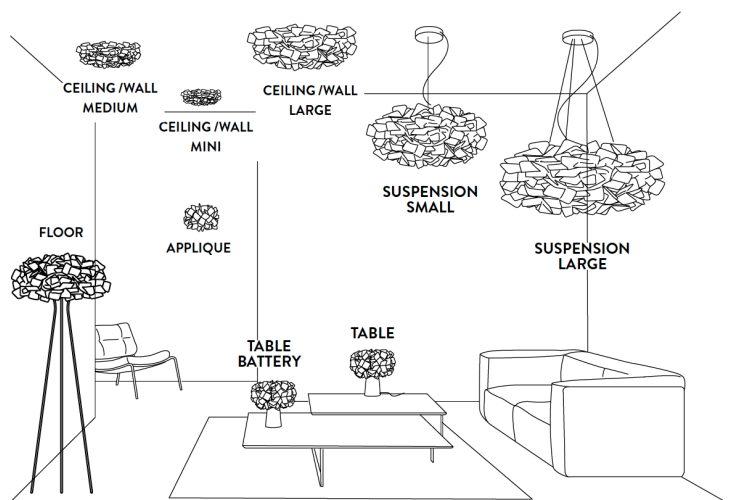

Light source:

 1 X E12 - 6W LED Filament

CLIZIA COLLECTION

(For more specifications, please refer to "Finishes & Materials")