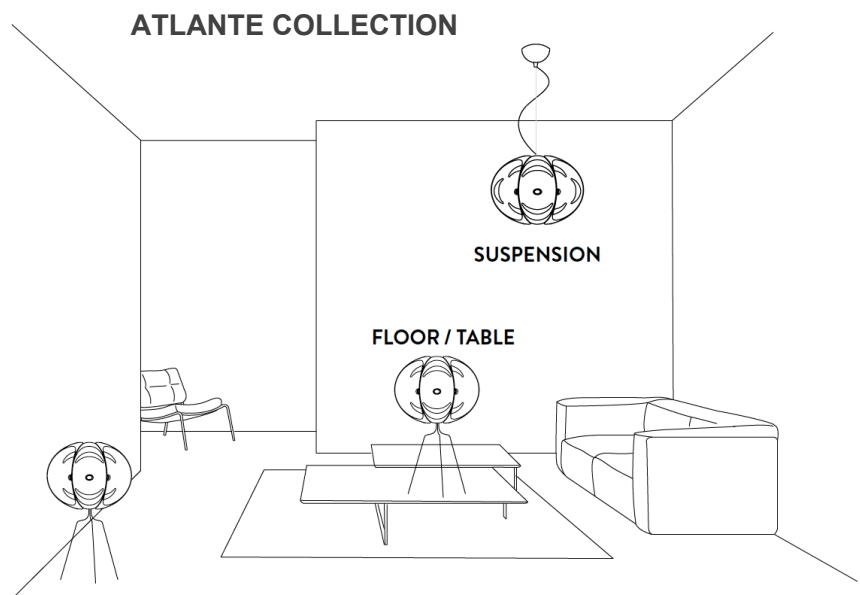

(For more specifications, please refer to "Finishes & Materials")