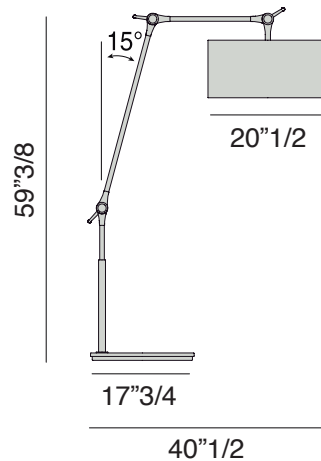

Gary Small

Design: T. Colzani

Description

Floor lamp with tubular frame in brushed bronzed brass with junction in solid canaletta walnut and Carrara marble base. Grey cotton shade with golden inner part. Bulb: 1x E26 max 100 W. Suitable for fluorescent and LED bulbs.

Dimensions

42"1/2W x 59"3/8H- Ø Base: 17"3/4 - Ø Shade: 20"1/2

Finishes and materials

Frame: Brushed bronzed brass

Junction: Solid canaletta walnut

Base: Marble

Shade: Cotton with golden inner part

(For more specifications, please refer to "Finishes & Materials")