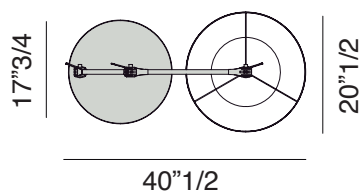

Gary Small

Design: T. Colzani

Description

Floor lamp with tubular frame in brushed bronzed brass with junction in solid canaletta walnut and Carrara marble base. Grey cotton shade with golden inner part. Bulb: 1x E26 max 100 W. Suitable for fluorescent and LED bulbs.

Dimensions

42"1/2W x 59"3/8H- Ø Base: 17"3/4 - Ø Shade: 20"1/2

Finishes and materials

Frame: Brushed bronzed brass

Junction: Solid canaletta walnut

Base: Marble

Shade: Cotton with golden inner part

(For more specifications, please refer to "Finishes & Materials")